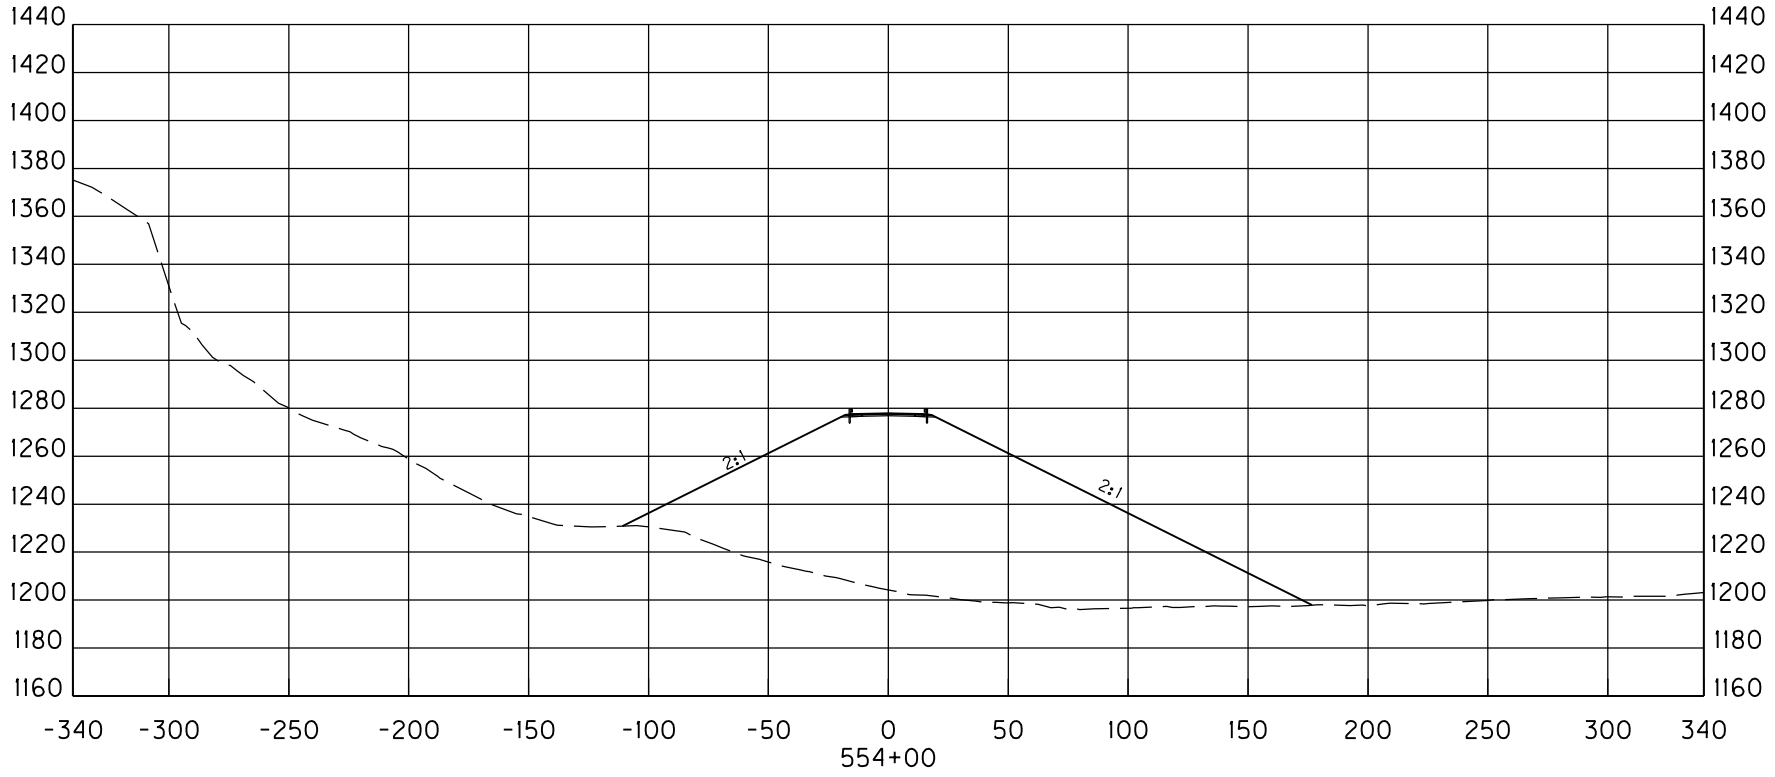

MicroStation v8.11.9.536 E-SHEET NAME: USER: Jody-b DATE PLOTTED: August 16, 2018 FILE NAME: C:\PW\WORKDIR\JODY-B\DM56531\ALTERNATIVE 5 CROSS SECTIONS.DGN

STA. 554+00 TO STA. 556+00

**WENDELL H. FORD AIRPORT
ACCESS ROAD
PERRY COUNTY, KENTUCKY
ALTERNATIVE 5 CROSS SECTIONS**