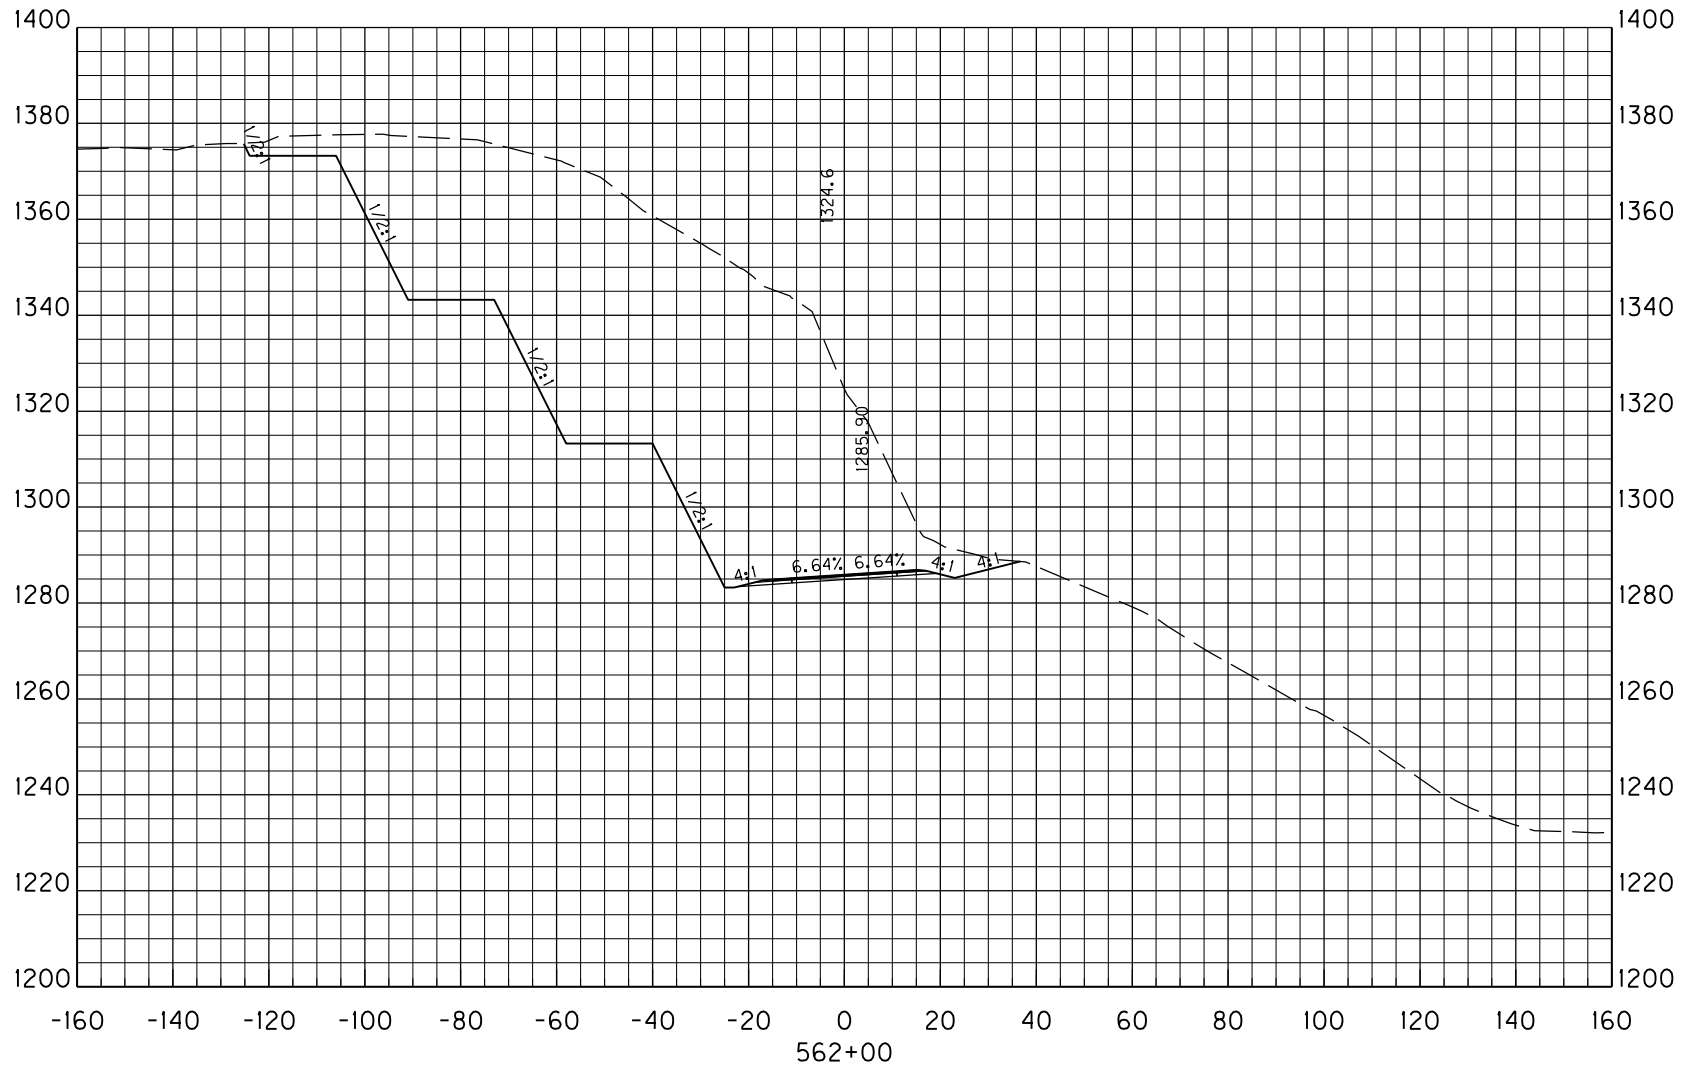

STA. 562+00 TO STA. 562+00

**WENDELL H. FORD AIRPORT
ACCESS ROAD
PERRY COUNTY, KENTUCKY
ALTERNATIVE 5 CROSS SECTIONS**