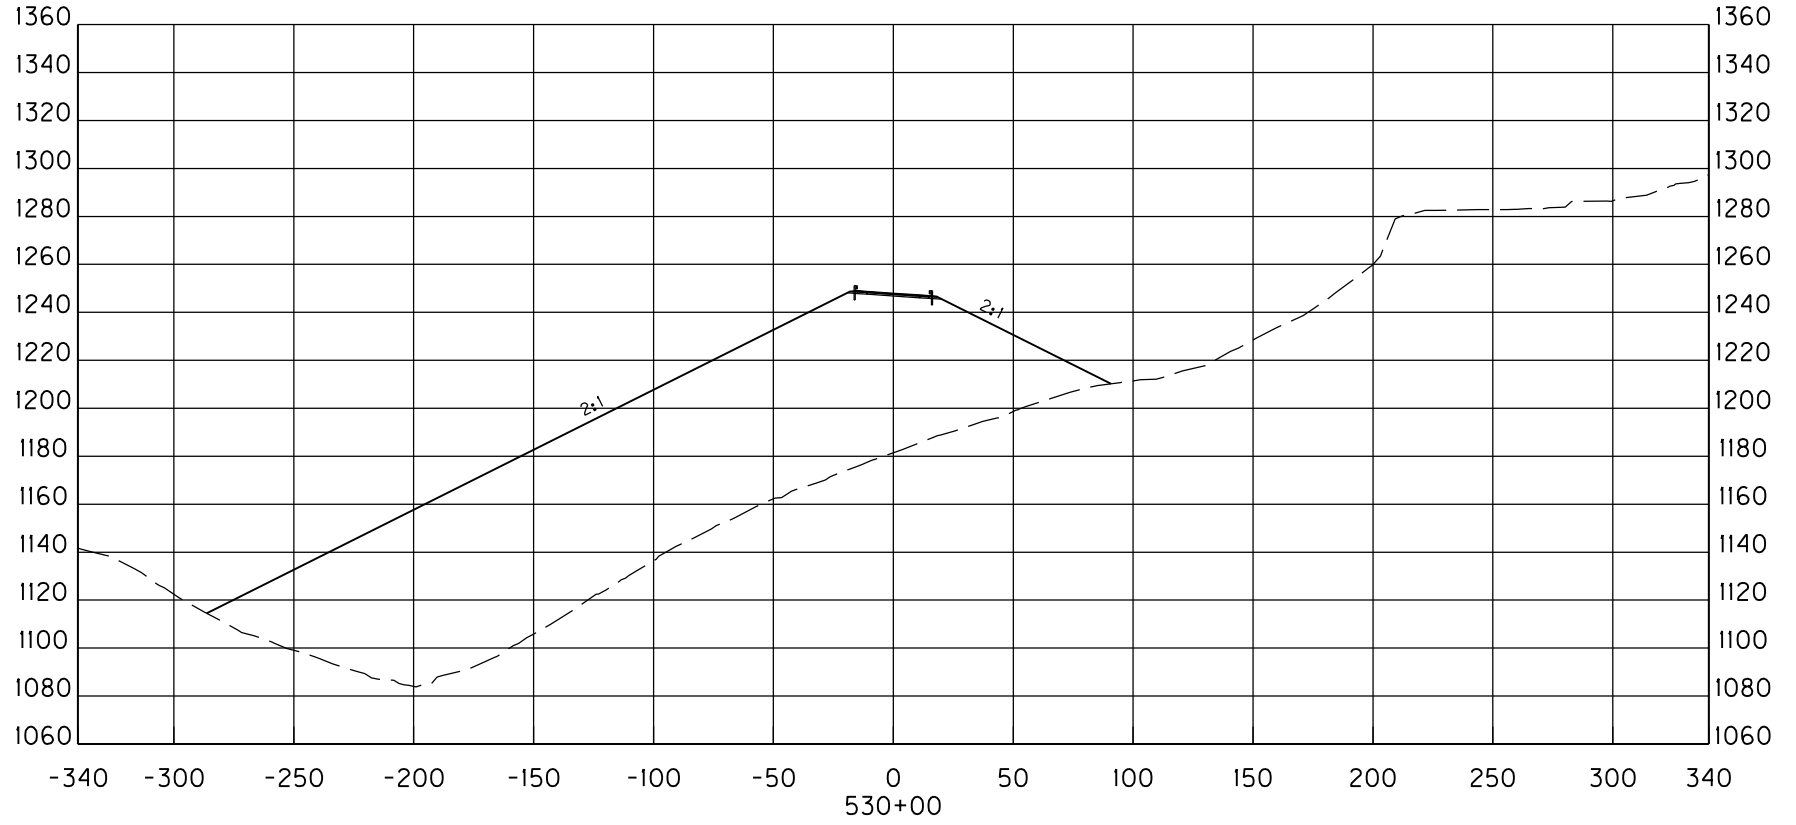

STA.530+00 TO STA.530+00

**WENDELL H. FORD AIRPORT
ACCESS ROAD
PERRY COUNTY, KENTUCKY
ALTERNATIVE 5 CROSS SECTIONS**