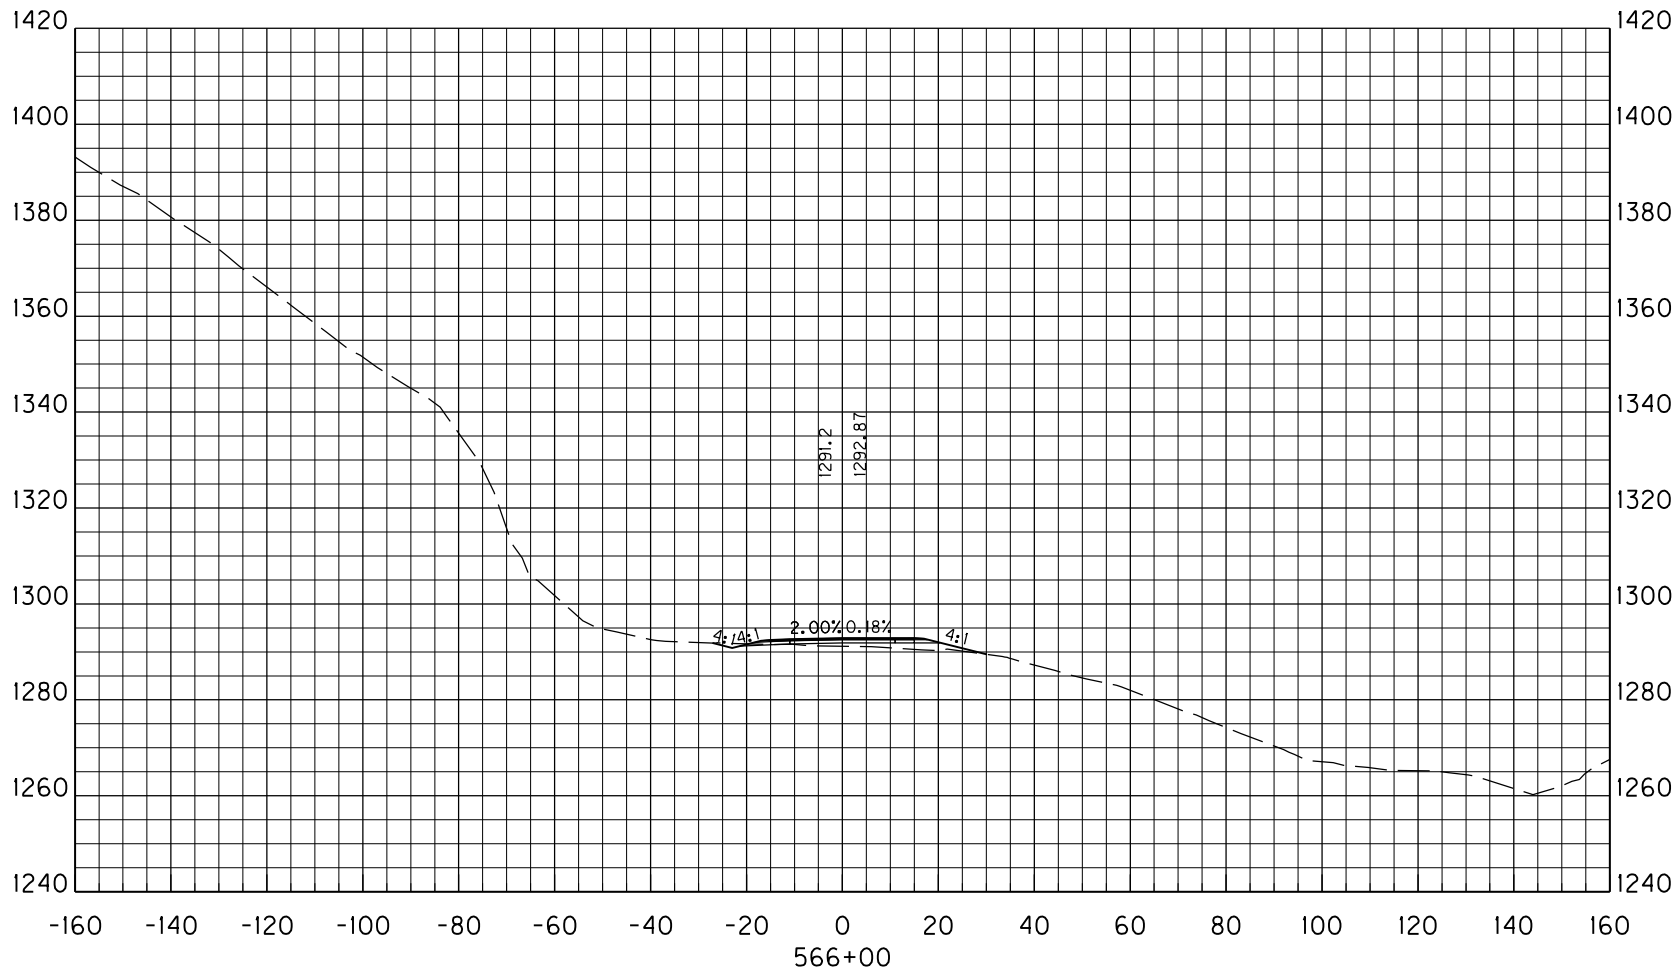

STA. 566+00 TO STA. 566+00

**WENDELL H. FORD AIRPORT
ACCESS ROAD
PERRY COUNTY, KENTUCKY
ALTERNATIVE 5 CROSS SECTIONS**