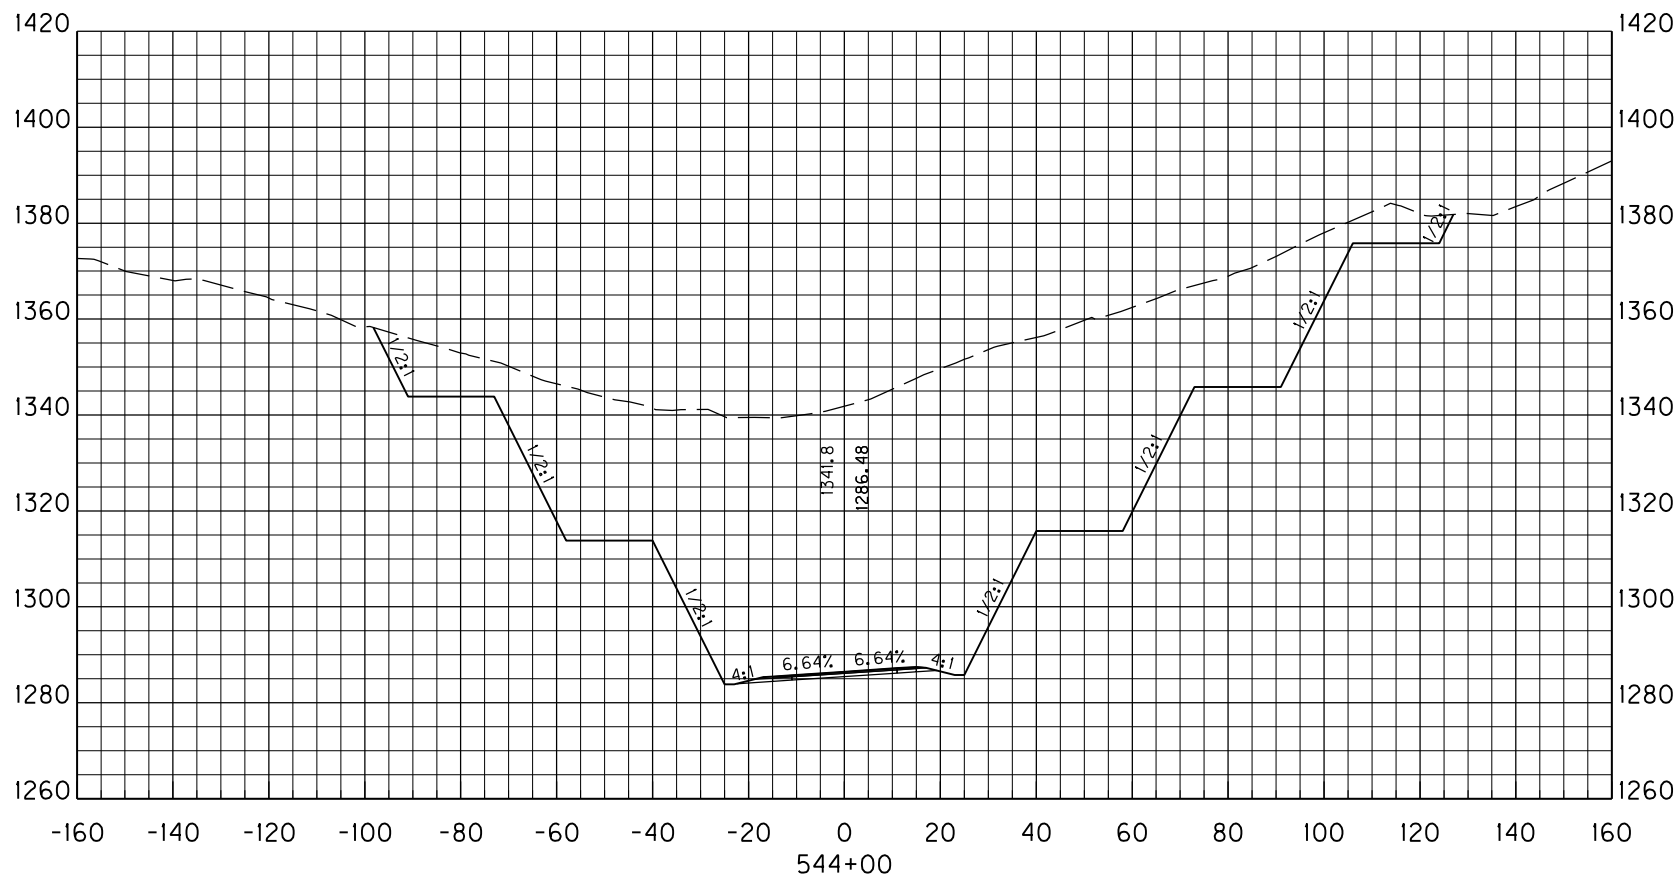

MicroStation v8.11.9.536 E-SHEET NAME: USER: Jody-b DATE PLOTTED: August 16, 2018 FILE NAME: C:\PW\WORKDIR\JODY-B\DM558856\CORRIDORS.DGN

STA. 544+00 TO STA. 544+00

WENDELL H. FORD AIRPORT
ACCESS ROAD
PERRY COUNTY, KENTUCKY
ALTERNATIVE 5 CROSS SECTIONS