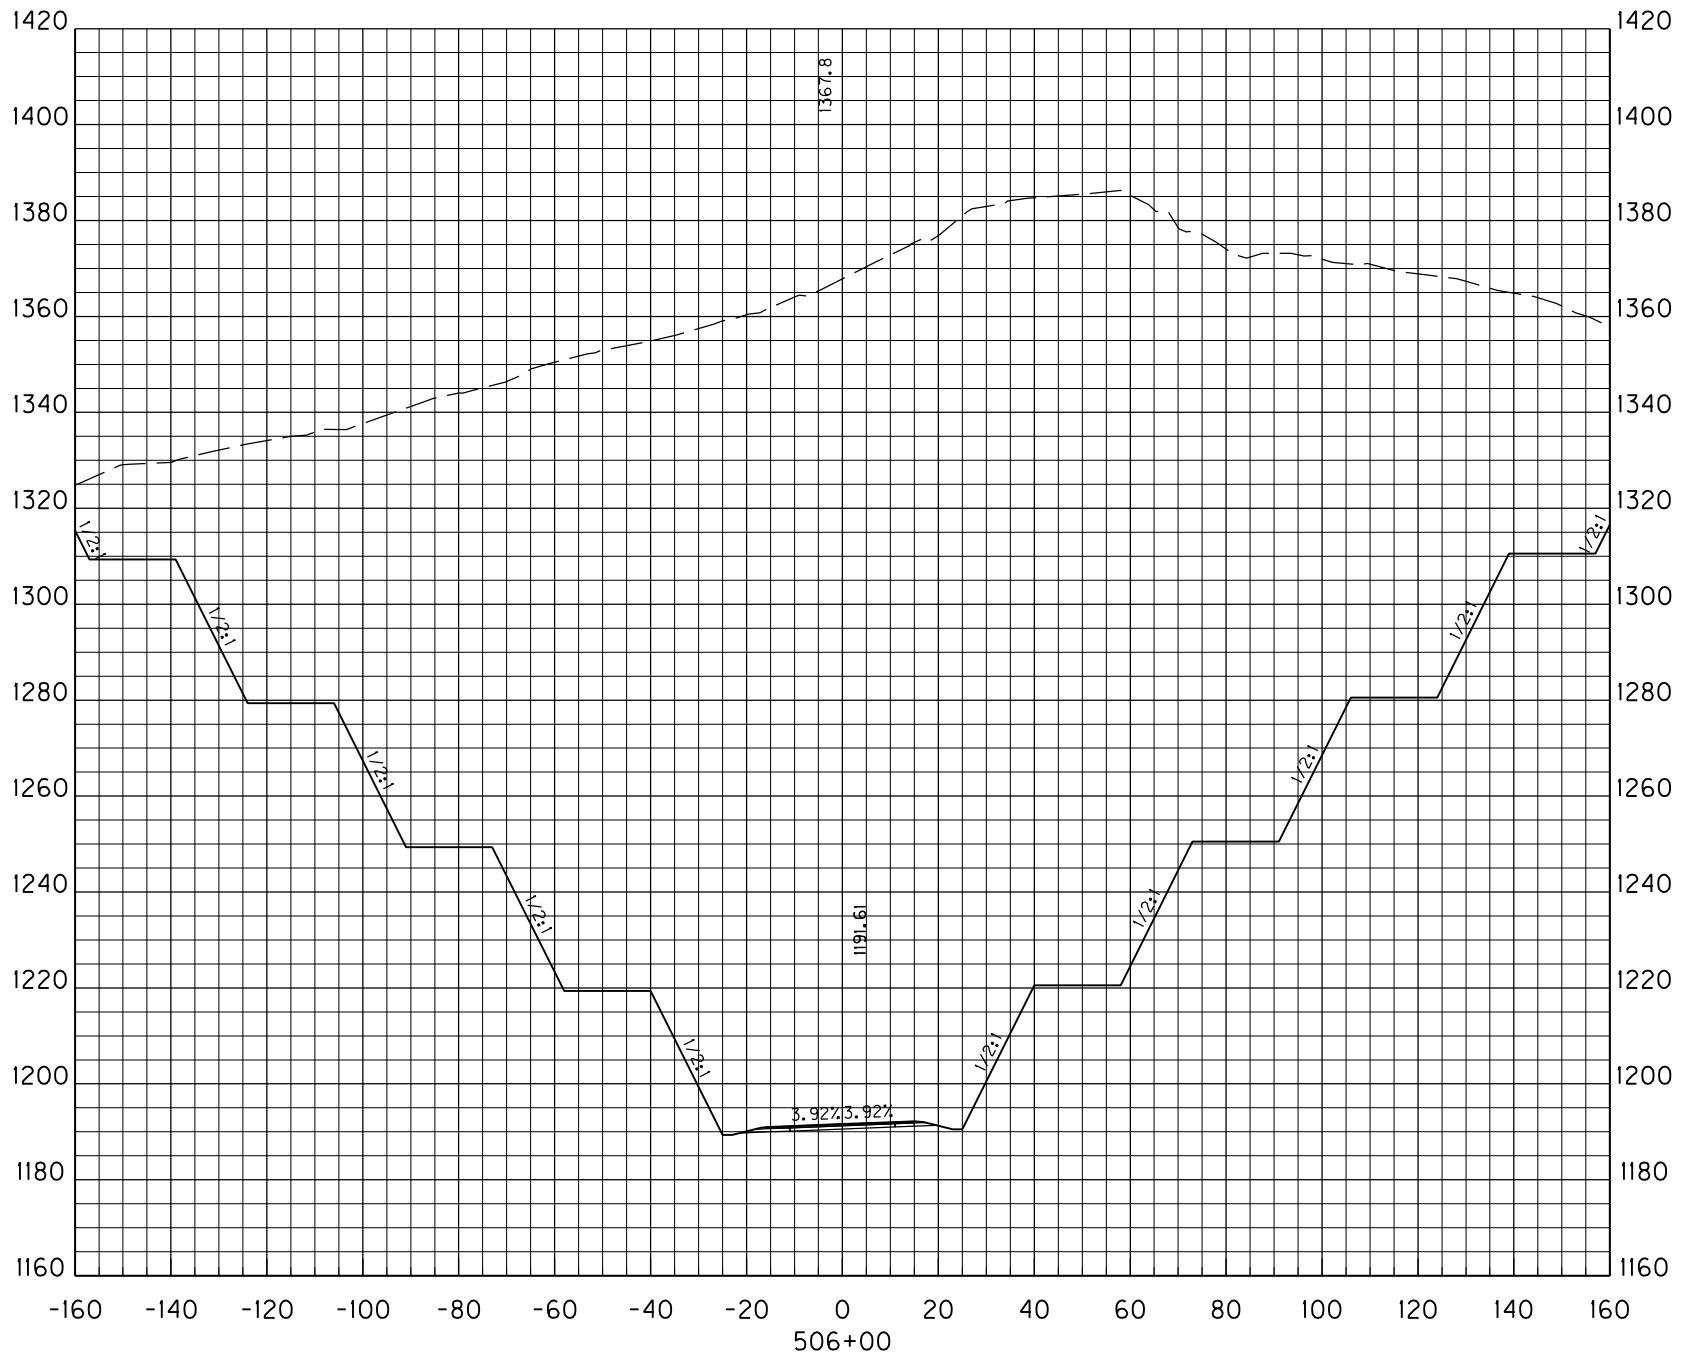

STA. 506+00 TO STA. 506+00

**WENDELL H. FORD AIRPORT
ACCESS ROAD
PERRY COUNTY, KENTUCKY
ALTERNATIVE 5 CROSS SECTIONS**