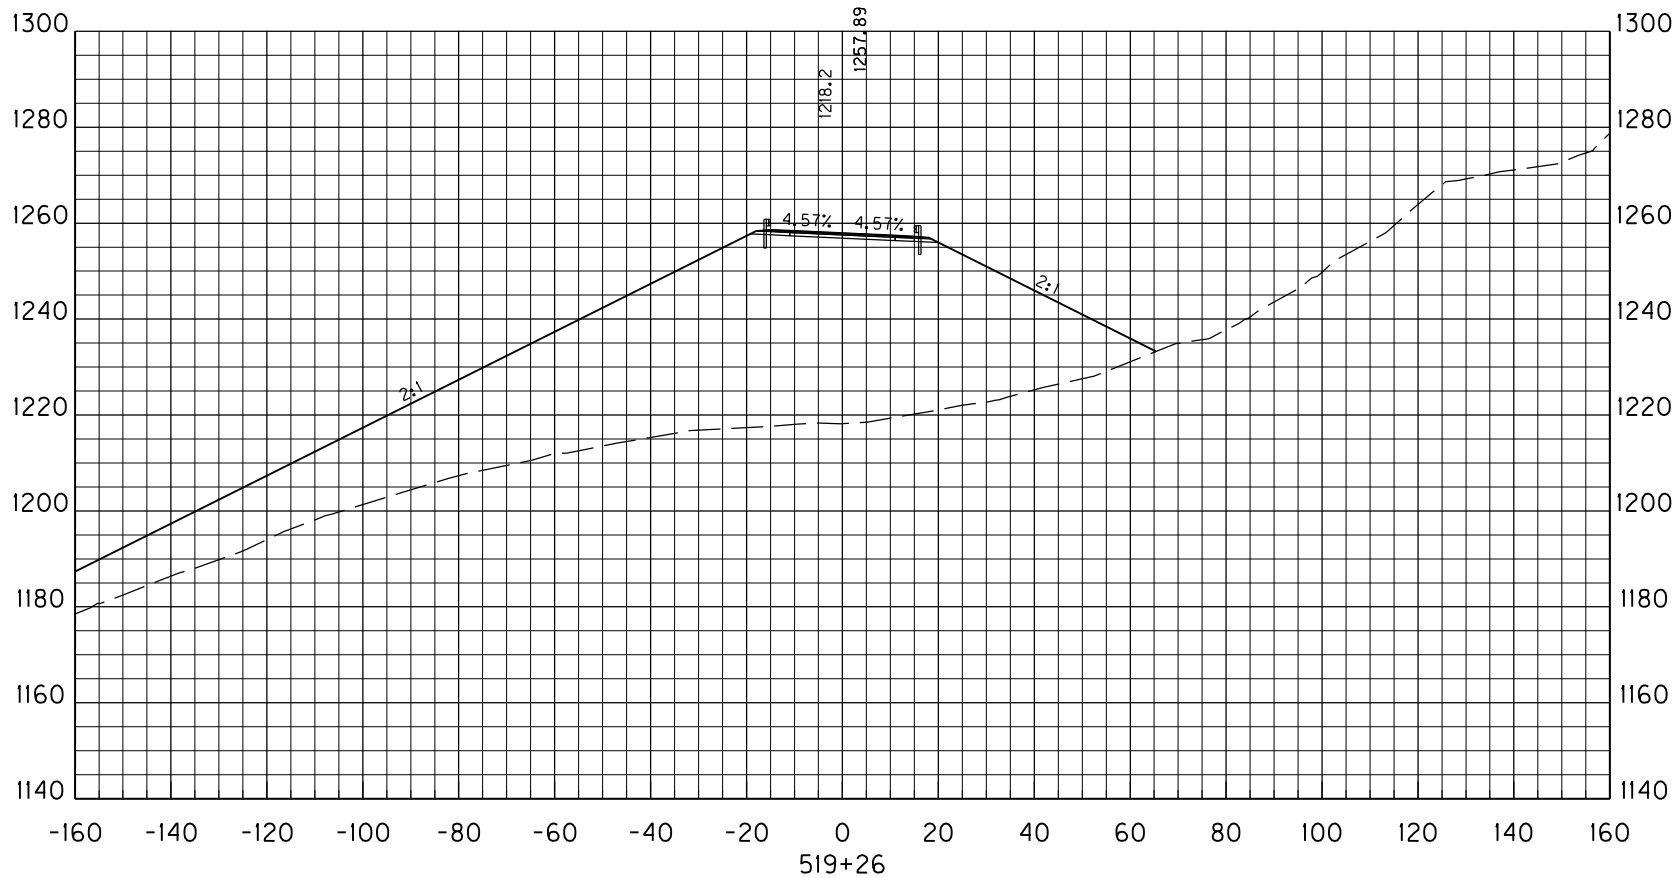

STA. 519+26 TO STA. 519+26

**WENDELL H. FORD AIRPORT
ACCESS ROAD
PERRY COUNTY, KENTUCKY
ALTERNATIVE 5 CROSS SECTIONS**