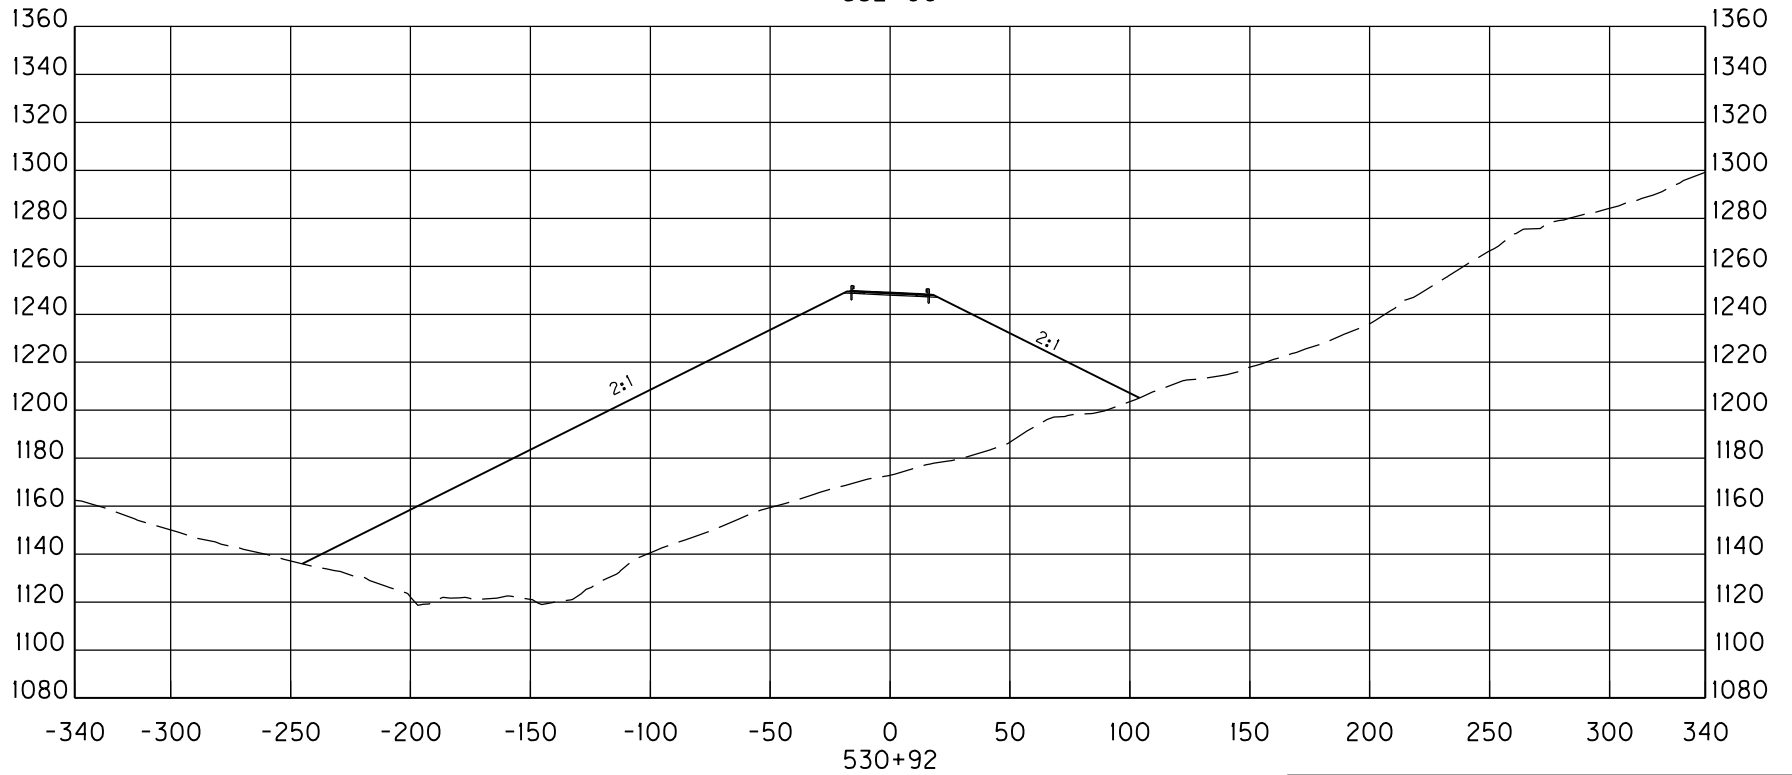

STA.530+92 TO STA.532+00

**WENDELL H. FORD AIRPORT
ACCESS ROAD
PERRY COUNTY, KENTUCKY
ALTERNATIVE 5 CROSS SECTIONS**