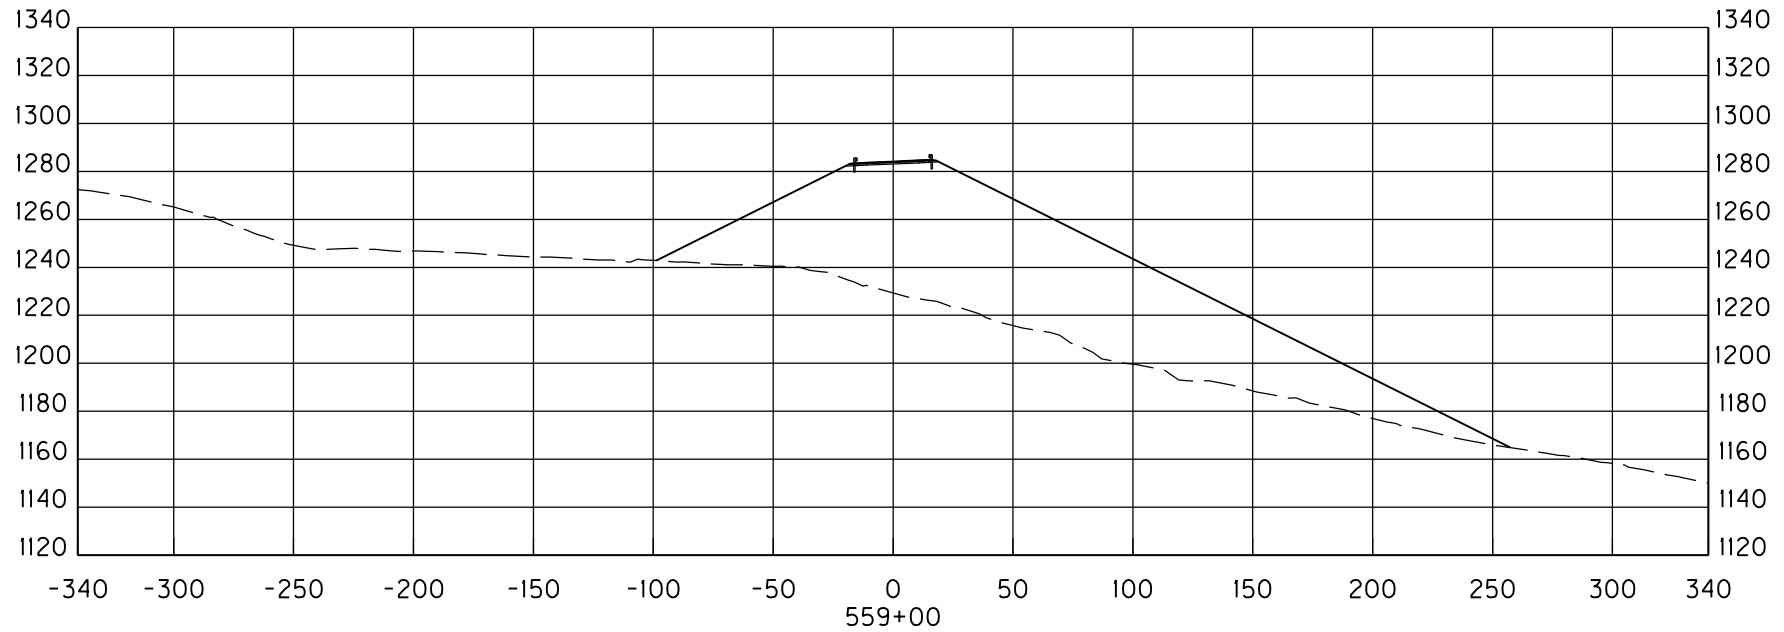

STA.559+00 TO STA.559+00

**WENDELL H. FORD AIRPORT
ACCESS ROAD
PERRY COUNTY, KENTUCKY
ALTERNATIVE 5 CROSS SECTIONS**