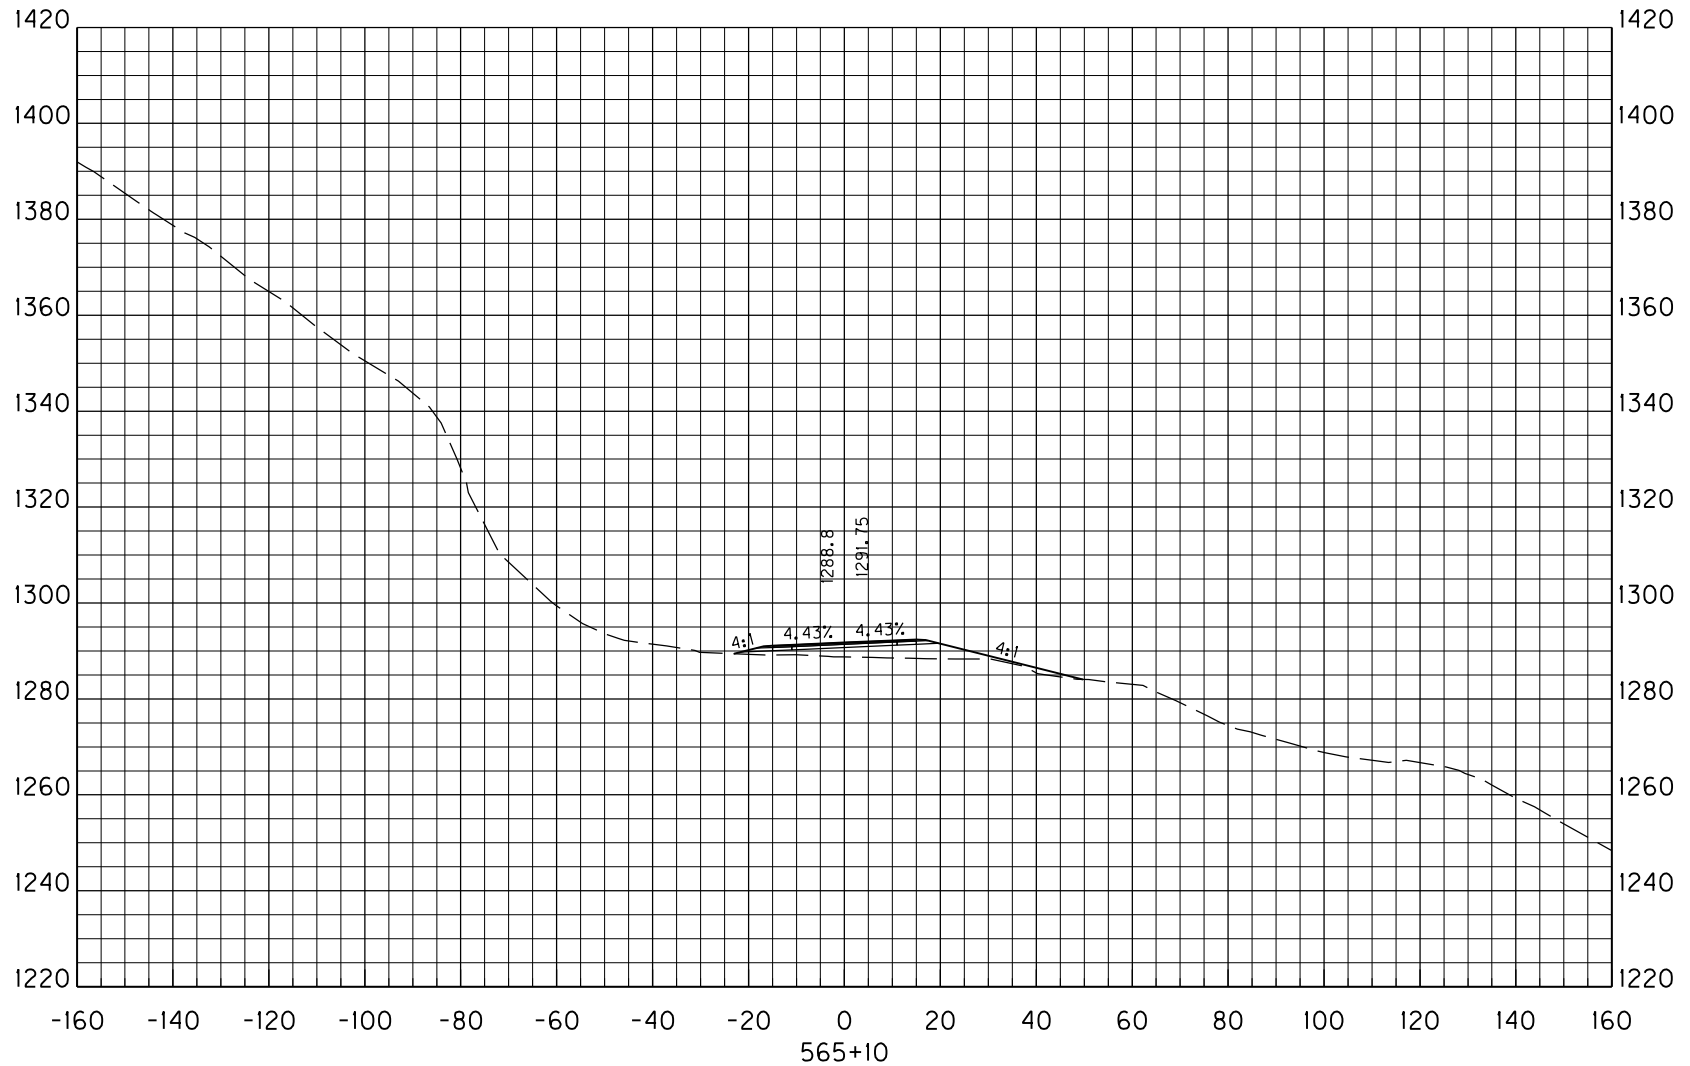

STA. 565+10 TO STA. 565+10

**WENDELL H. FORD AIRPORT
ACCESS ROAD
PERRY COUNTY, KENTUCKY
ALTERNATIVE 5 CROSS SECTIONS**