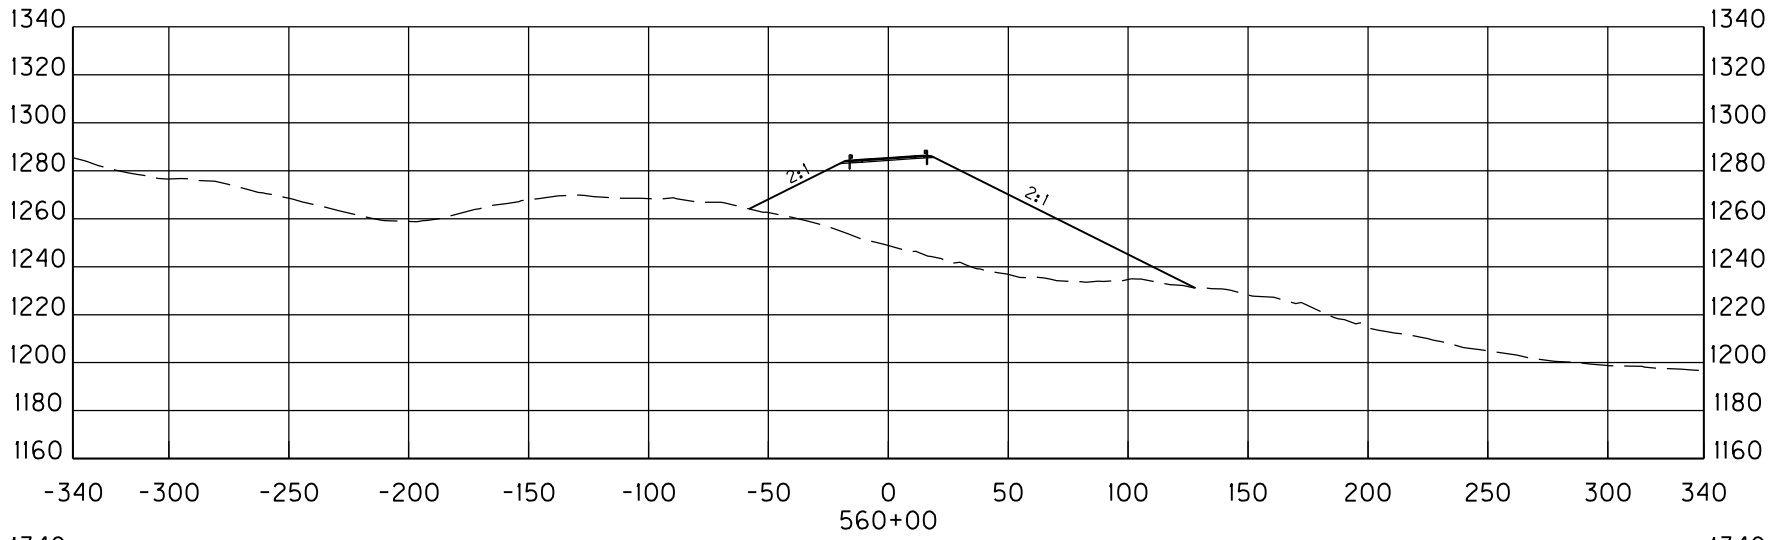

STA. 558+00 TO STA. 560+00

**WENDELL H. FORD AIRPORT
ACCESS ROAD
PERRY COUNTY, KENTUCKY
ALTERNATIVE 5 CROSS SECTIONS**