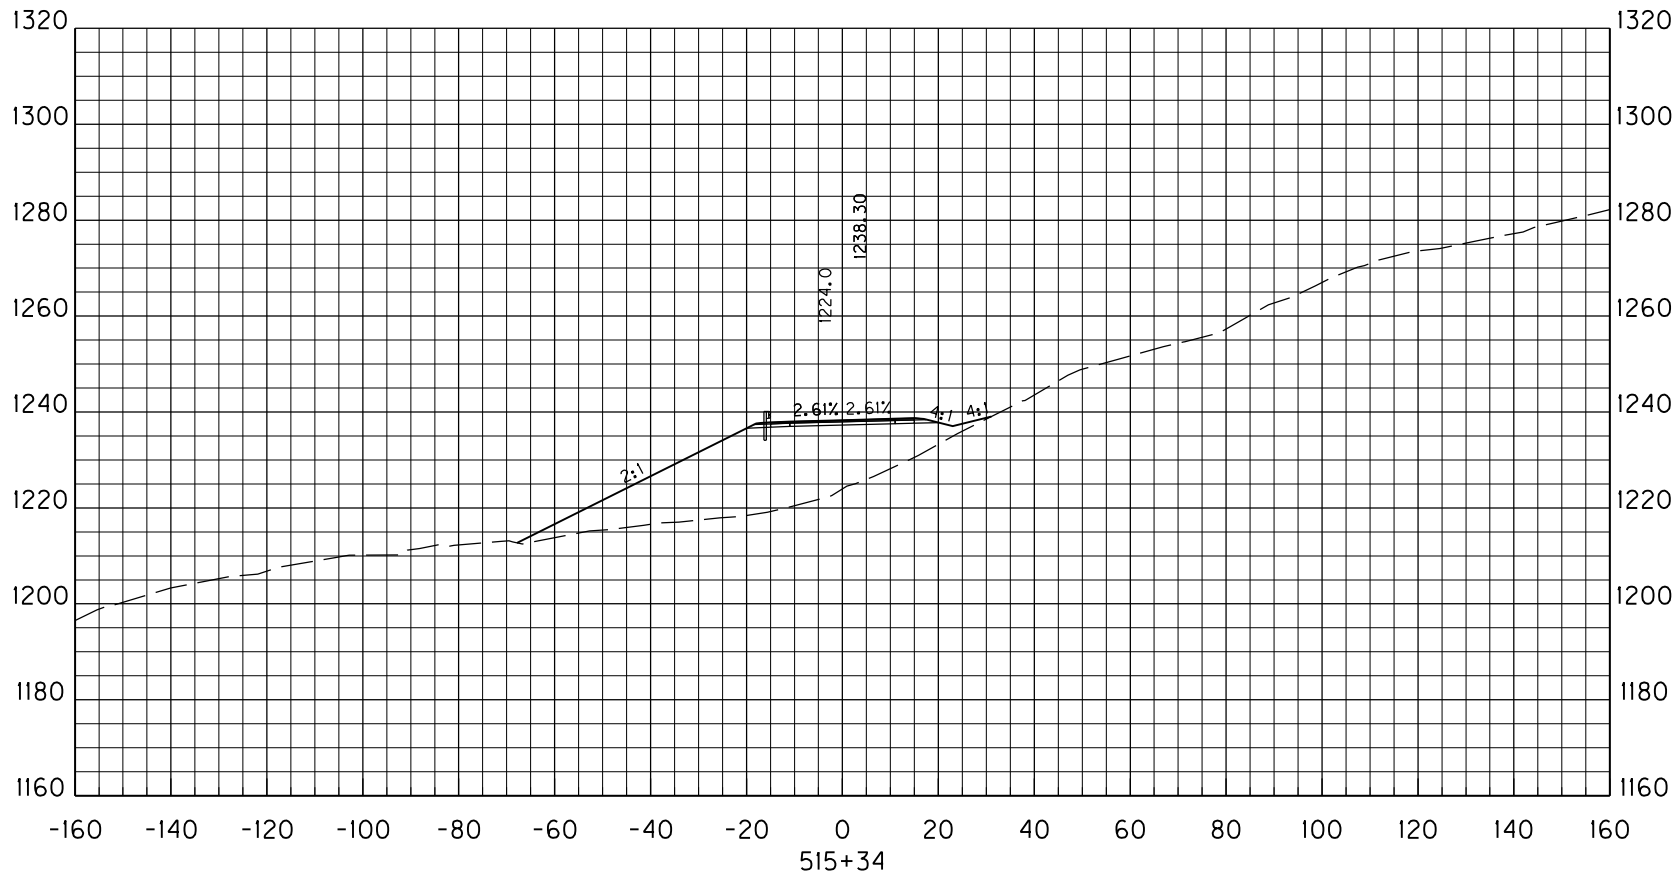

STA. 512+00 TO STA. 512+00

**WENDELL H. FORD AIRPORT  
ACCESS ROAD  
PERRY COUNTY, KENTUCKY  
ALTERNATIVE 5 CROSS SECTIONS**

STA. 514+00 TO STA. 514+00

**WENDELL H. FORD AIRPORT  
 ACCESS ROAD  
 PERRY COUNTY, KENTUCKY  
 ALTERNATIVE 5 CROSS SECTIONS**