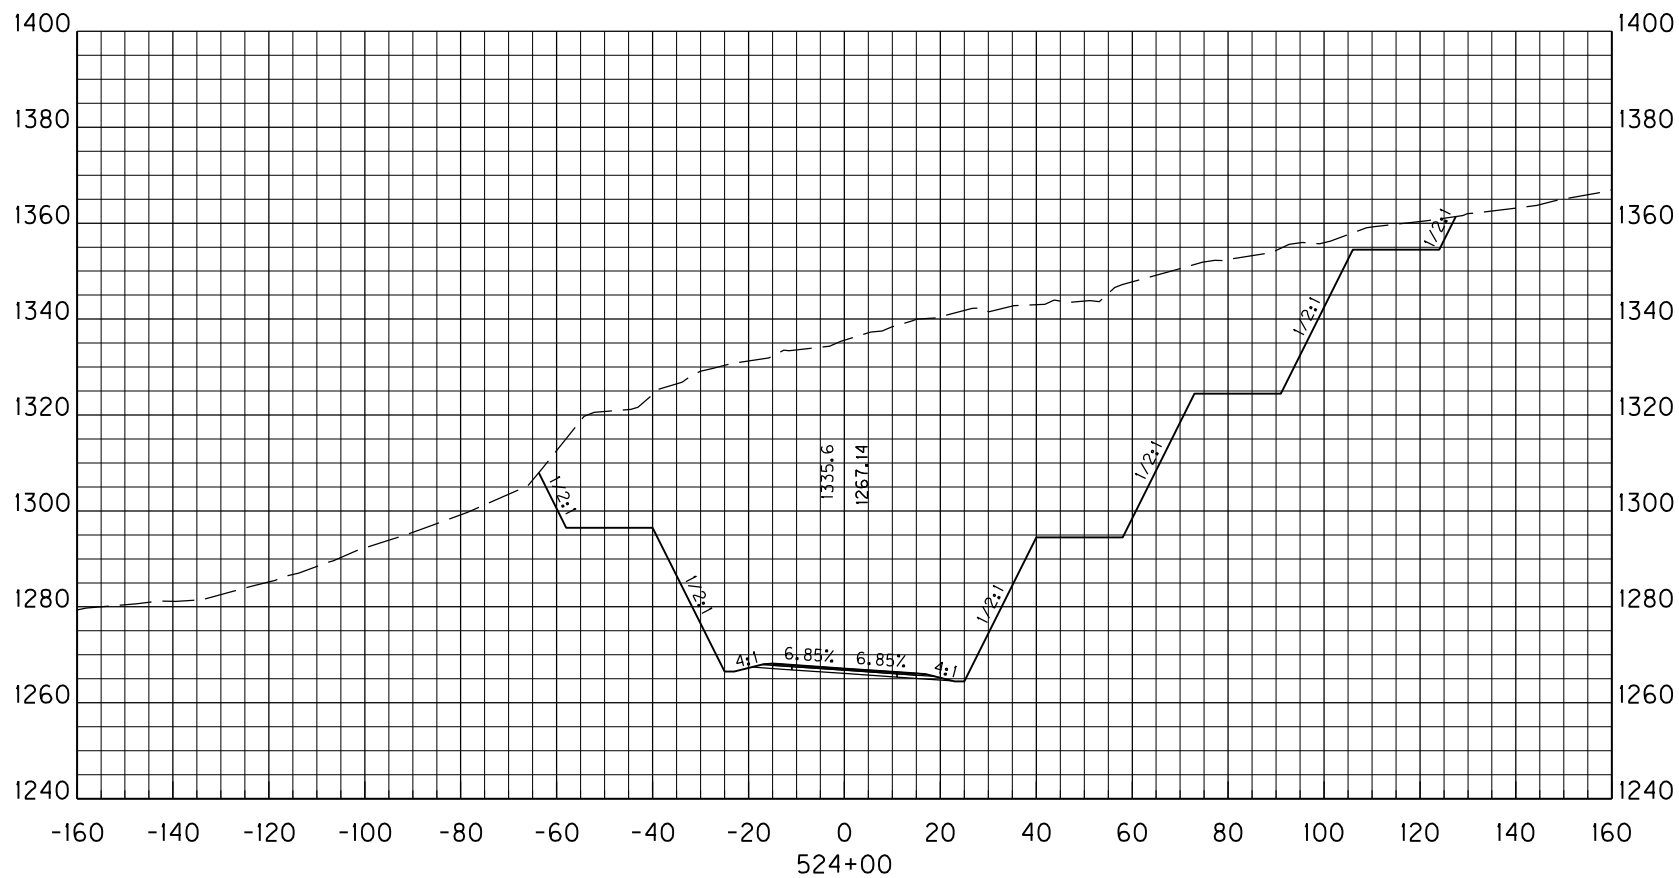

MicroStation v8.11.9.536 E-SHEET NAME: USER: Jody-b DATE PLOTTED: August 16, 2018 FILE NAME: C:\PW\WORKDIR\JODY-B\DM558856\CORRIDORS.DGN

STA. 524+00 TO STA. 524+00

**WENDELL H. FORD AIRPORT
ACCESS ROAD
PERRY COUNTY, KENTUCKY
ALTERNATIVE 5 CROSS SECTIONS**