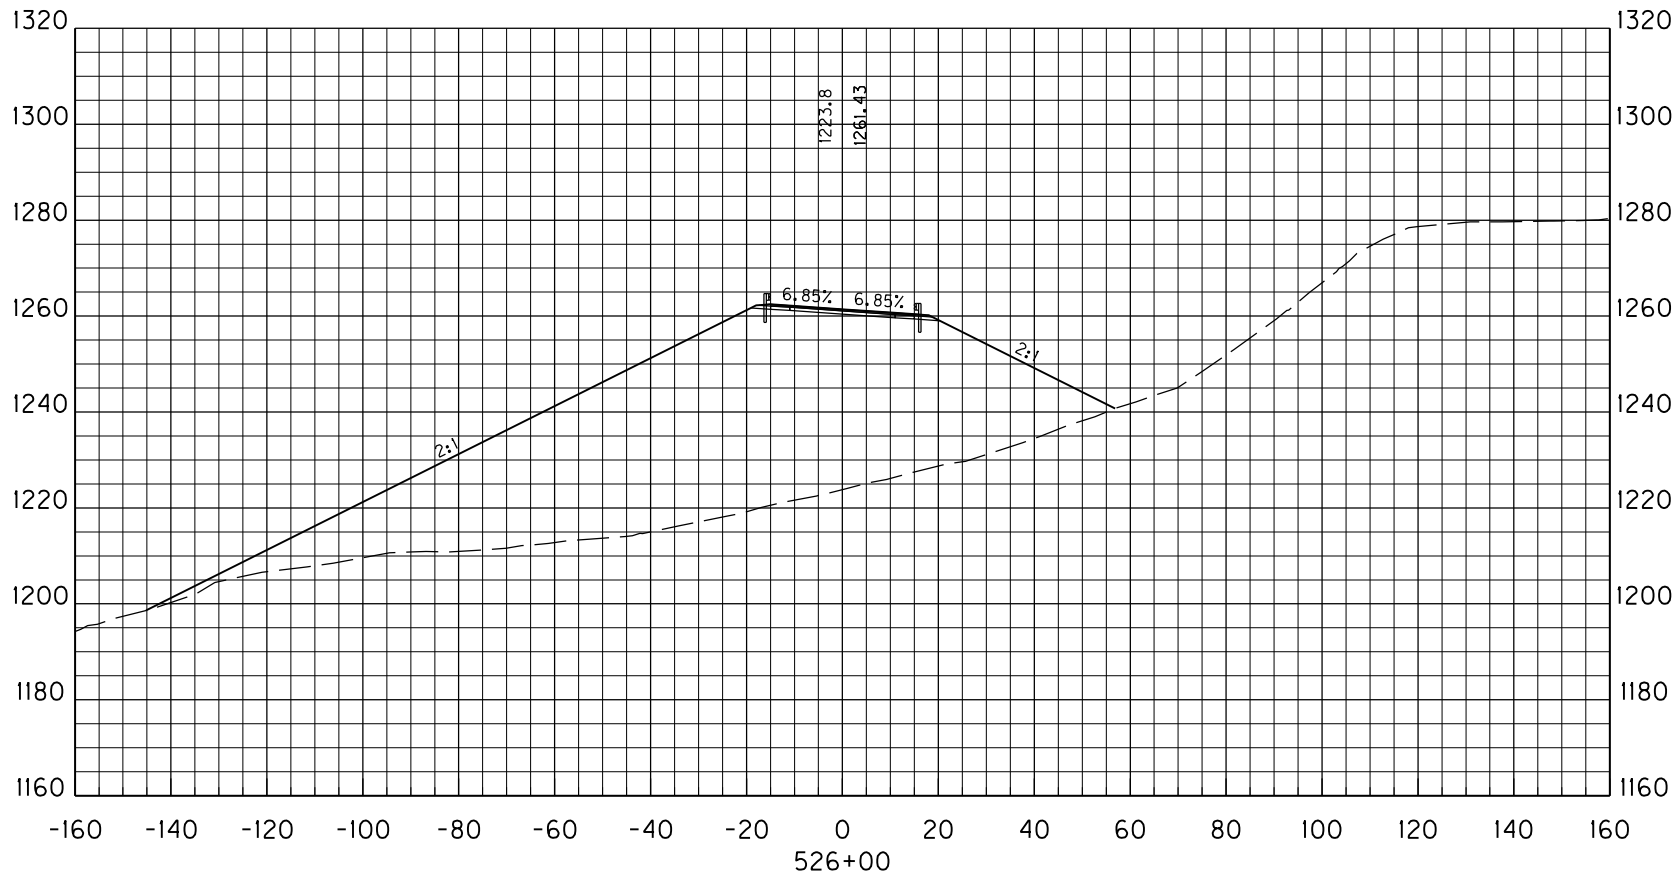

STA. 526+00 TO STA. 526+00

**WENDELL H. FORD AIRPORT
ACCESS ROAD
PERRY COUNTY, KENTUCKY
ALTERNATIVE 5 CROSS SECTIONS**