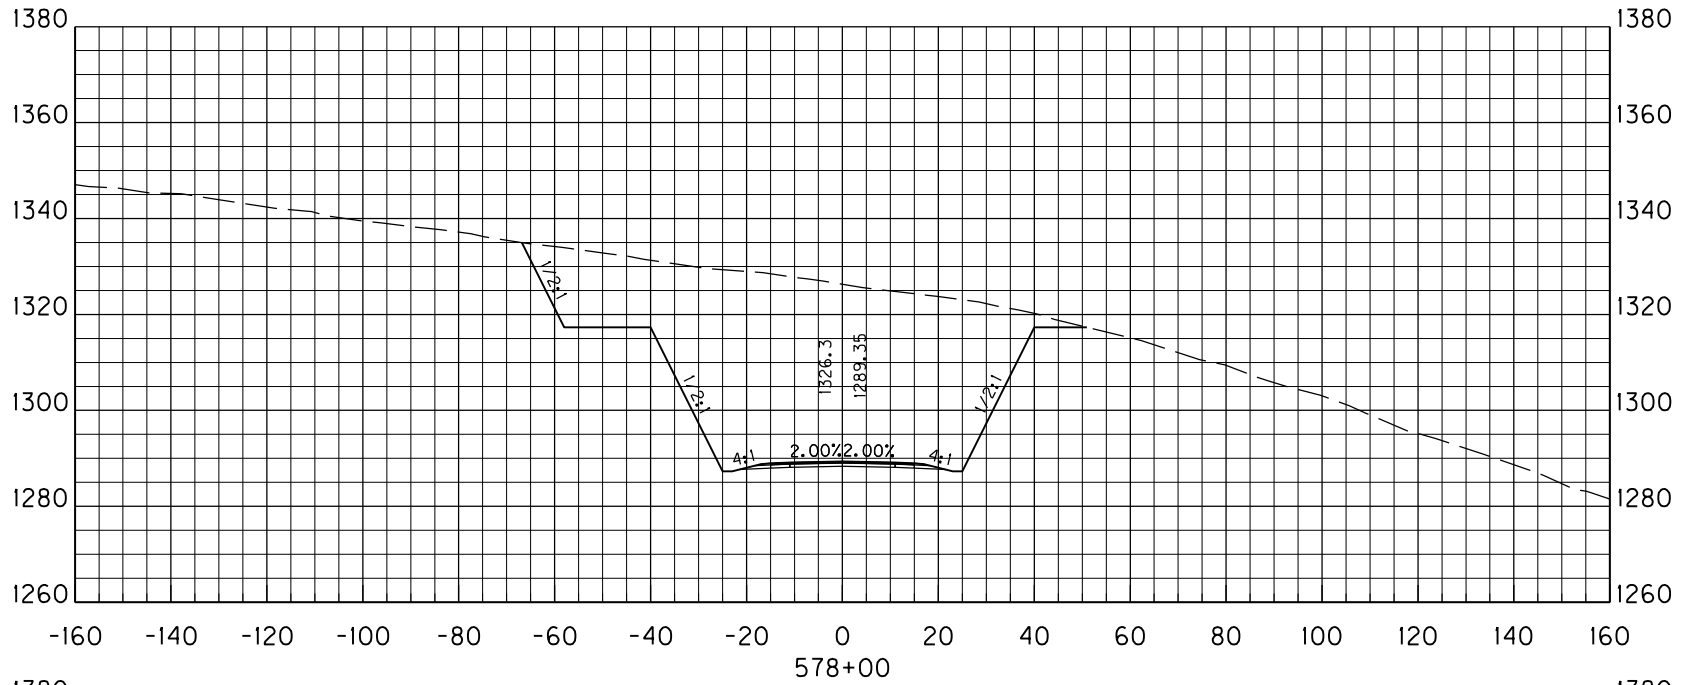

STA. 576+00 TO STA. 578+00

WENDELL H. FORD AIRPORT
ACCESS ROAD
PERRY COUNTY, KENTUCKY
ALTERNATIVE 5 CROSS SECTIONS