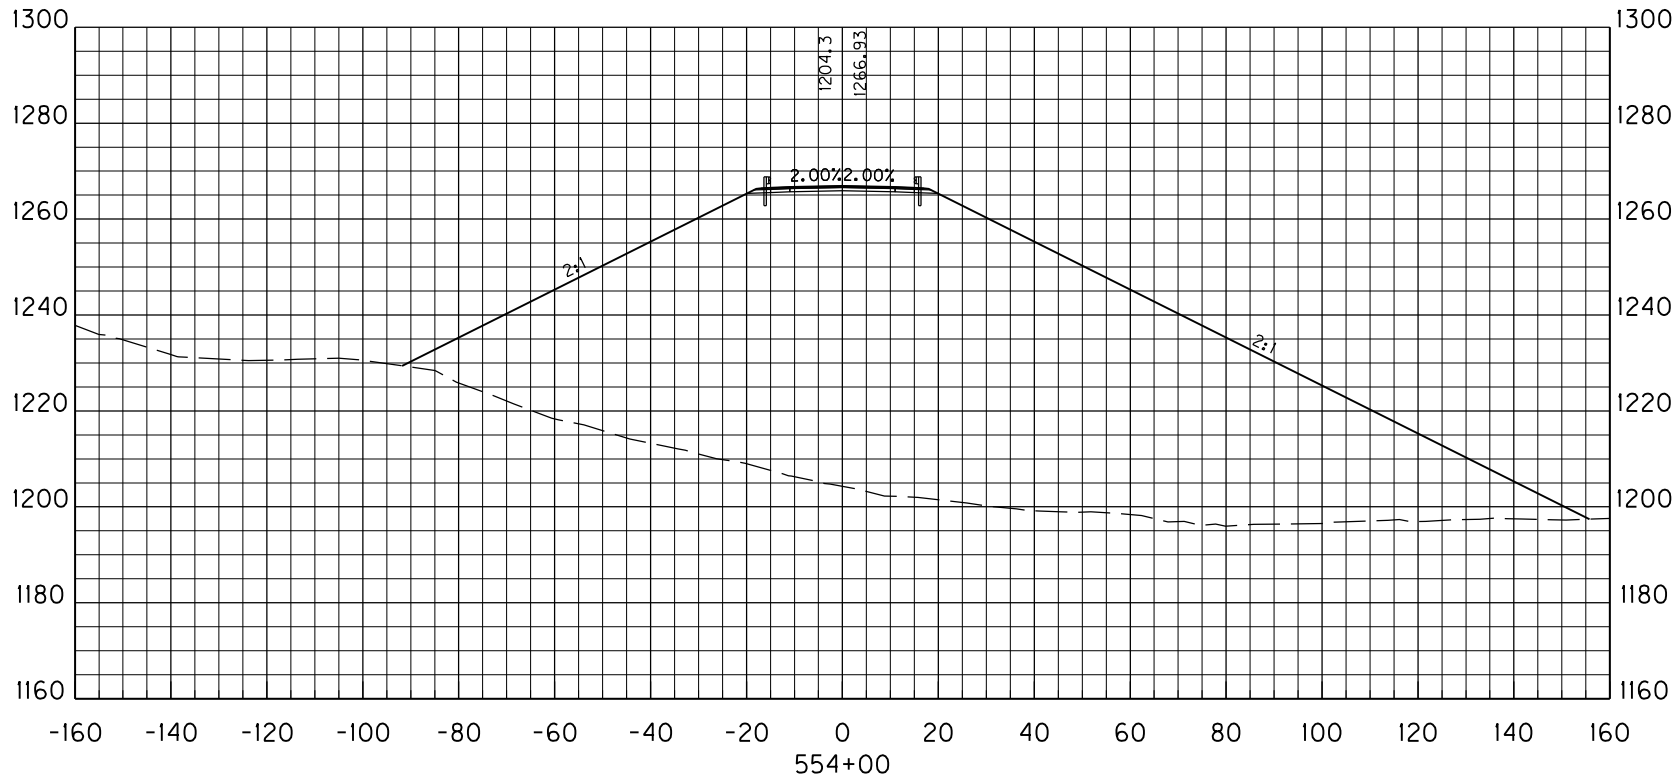

STA. 554+00 TO STA. 554+00

**WENDELL H. FORD AIRPORT
ACCESS ROAD
PERRY COUNTY, KENTUCKY
ALTERNATIVE 5 CROSS SECTIONS**