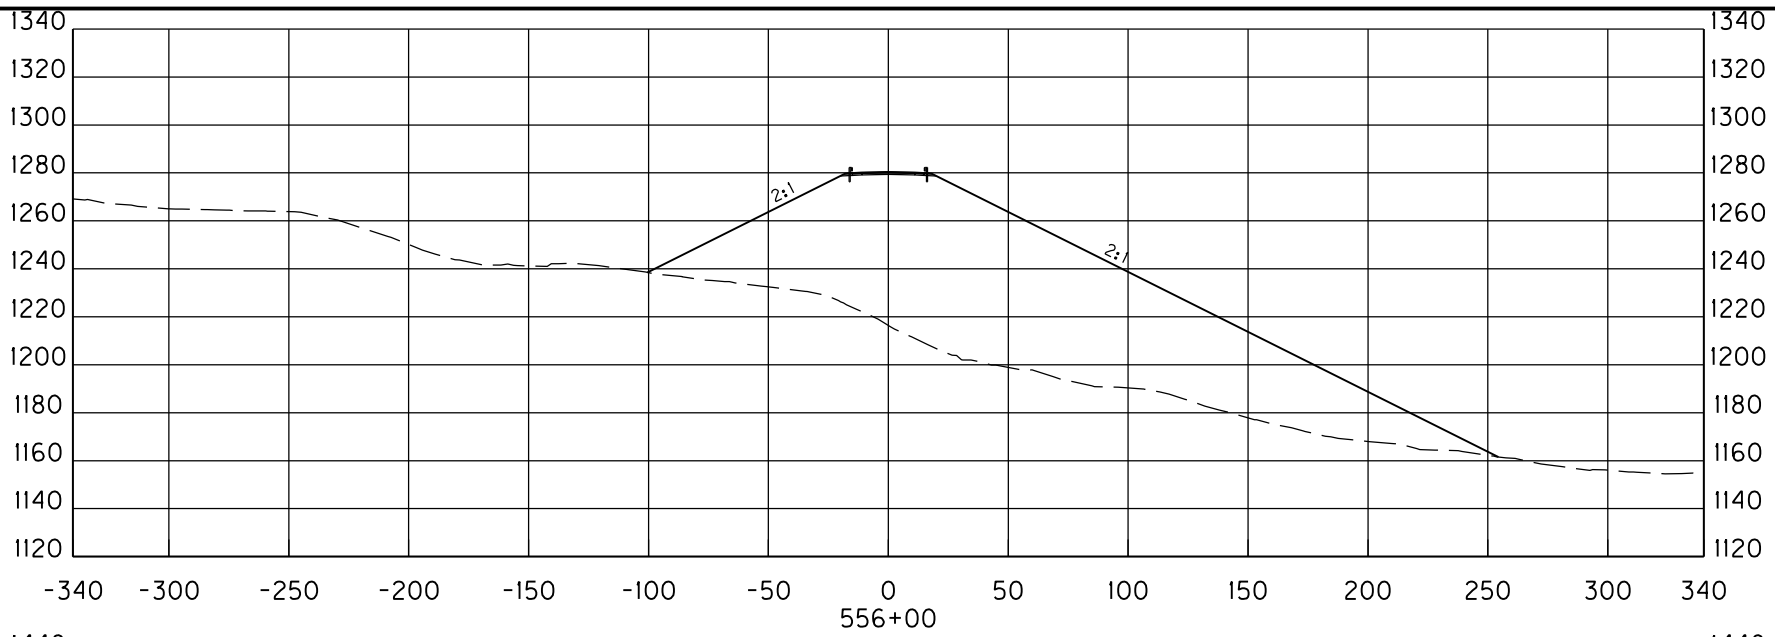

MicroStation v8.11.9.536 E-SHEET NAME: USER: Jody-b DATE PLOTTED: August 16, 2018 FILE NAME: C:\PW\WORKDIR\JODY-B\DM56531\ALTERNATIVE 5 CROSS SECTIONS.DGN

STA. 554+00 TO STA. 556+00

**WENDELL H. FORD AIRPORT
ACCESS ROAD
PERRY COUNTY, KENTUCKY
ALTERNATIVE 5 CROSS SECTIONS**