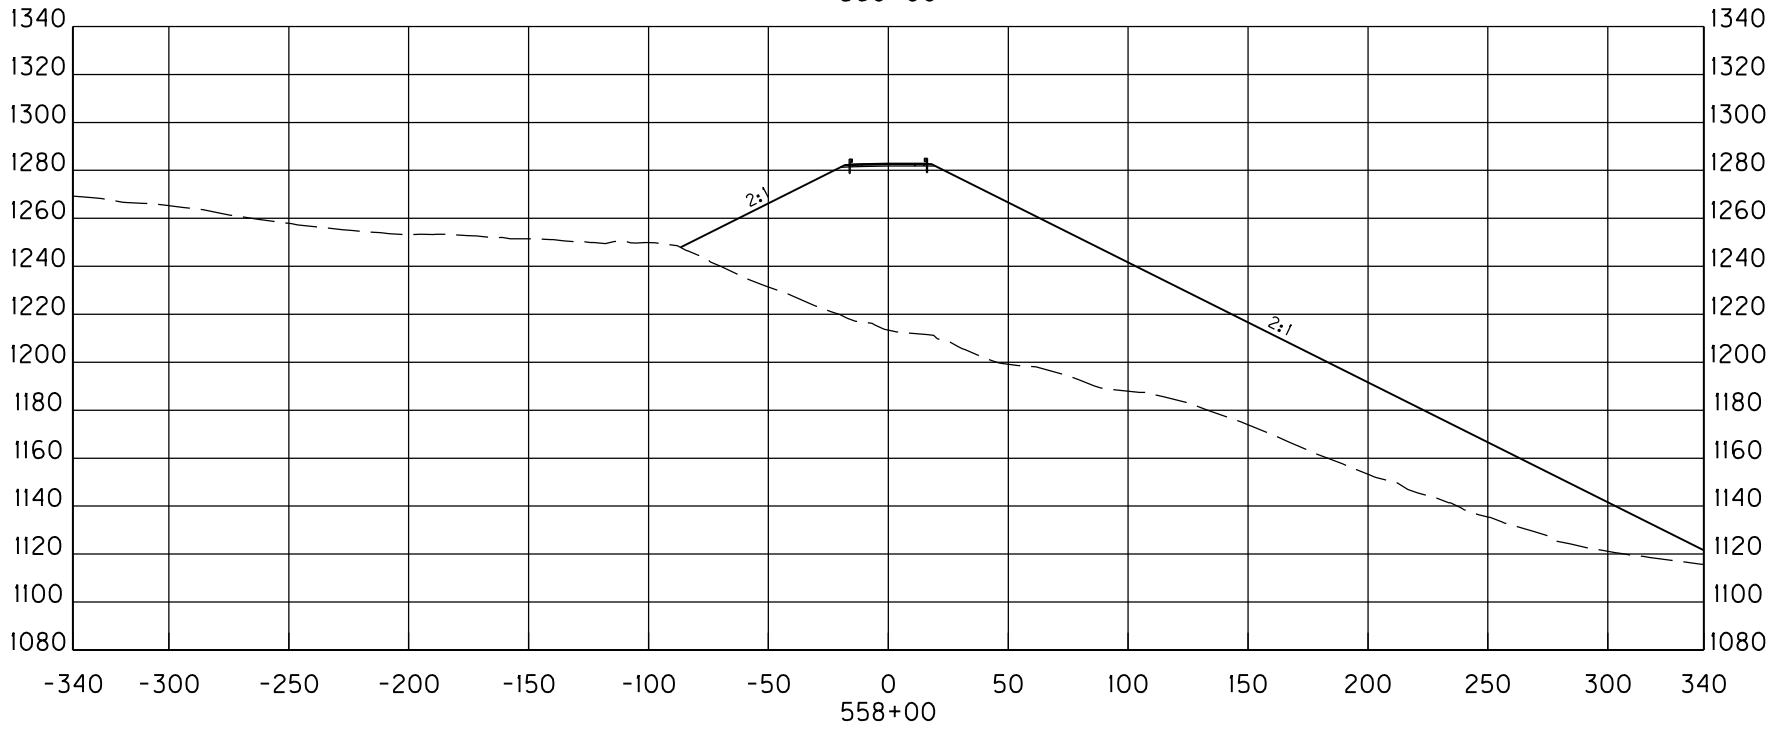

STA. 558+00 TO STA. 560+00

**WENDELL H. FORD AIRPORT
ACCESS ROAD
PERRY COUNTY, KENTUCKY
ALTERNATIVE 5 CROSS SECTIONS**