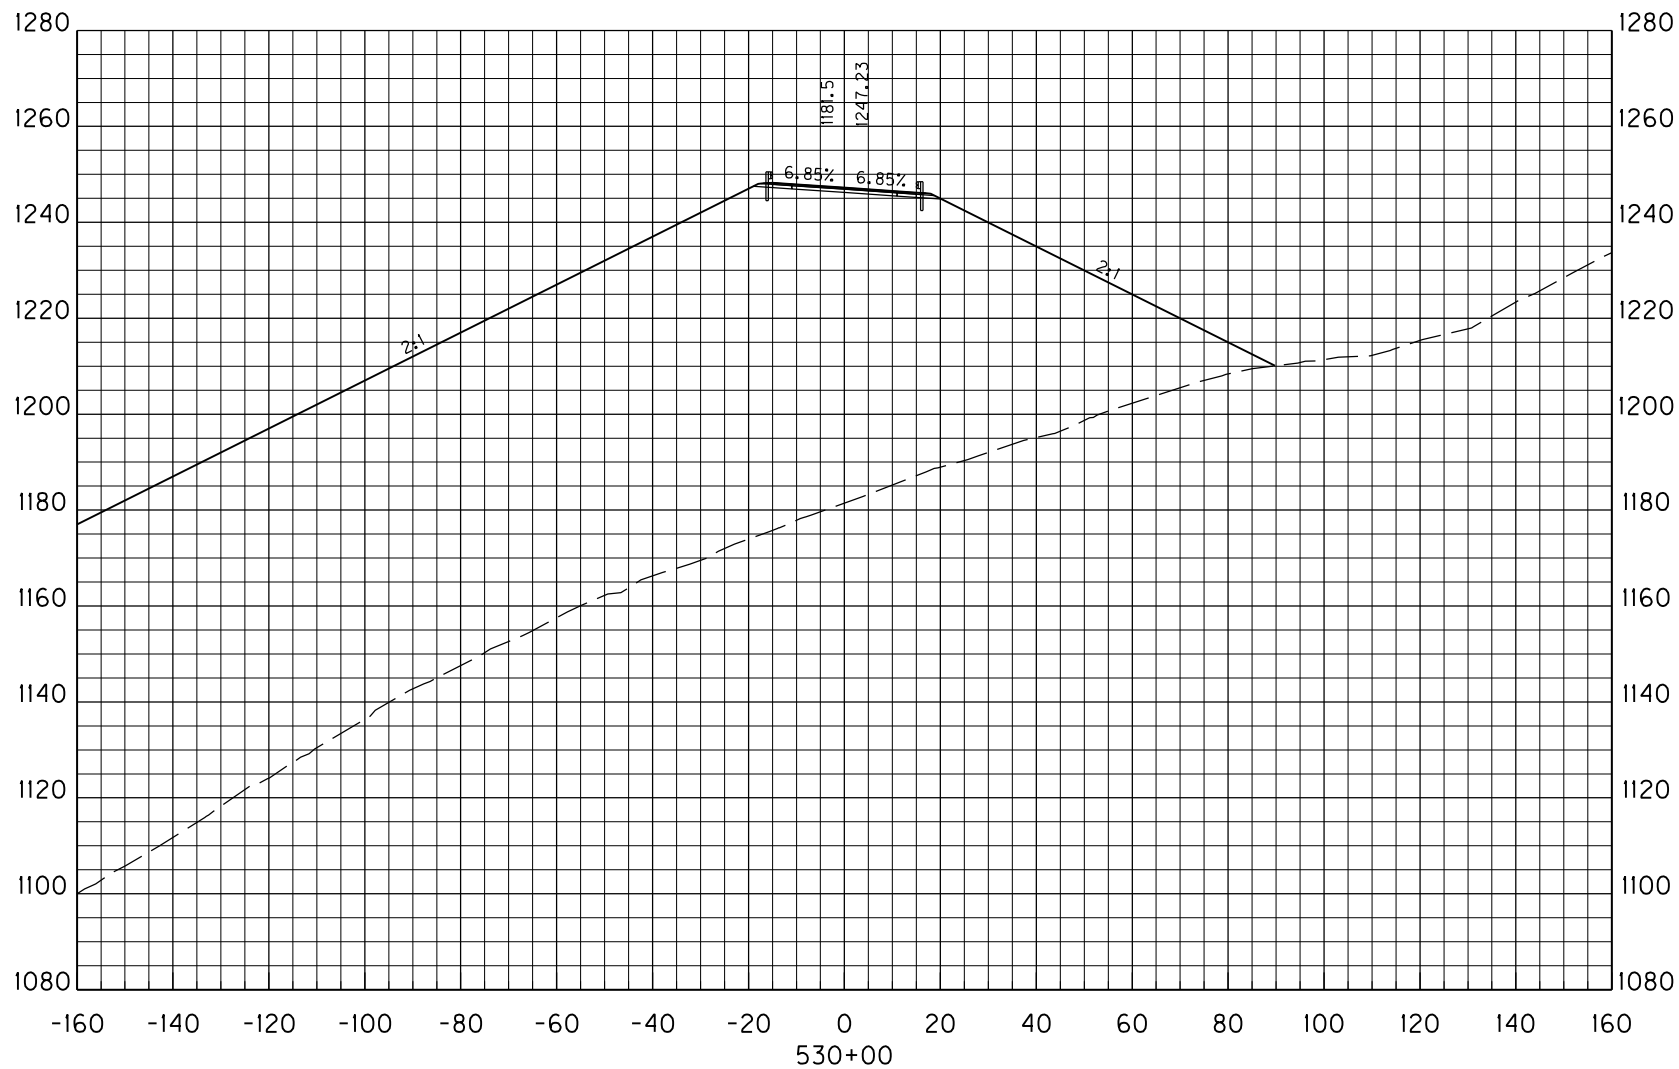

MicroStation v8.11.9.536 E-SHEET NAME: USER: Jody-b DATE PLOTTED: August 16, 2018 FILE NAME: C:\PW\WORKDIR\JODY-B\DM558856\CORRIDOR5.DGN

STA. 530+00 TO STA. 530+00

**WENDELL H. FORD AIRPORT
ACCESS ROAD
PERRY COUNTY, KENTUCKY
ALTERNATIVE 5 CROSS SECTIONS**