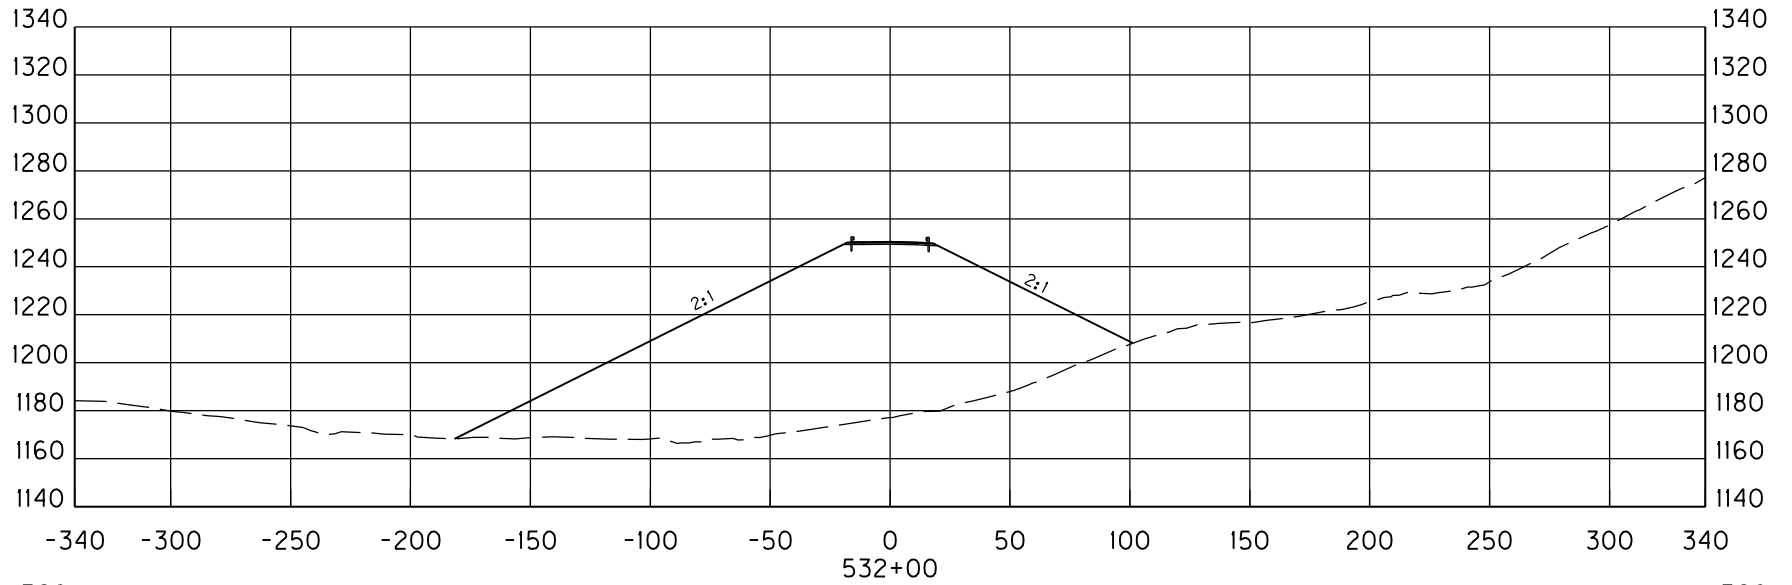

STA.530+92 TO STA.532+00

**WENDELL H. FORD AIRPORT
ACCESS ROAD
PERRY COUNTY, KENTUCKY
ALTERNATIVE 5 CROSS SECTIONS**