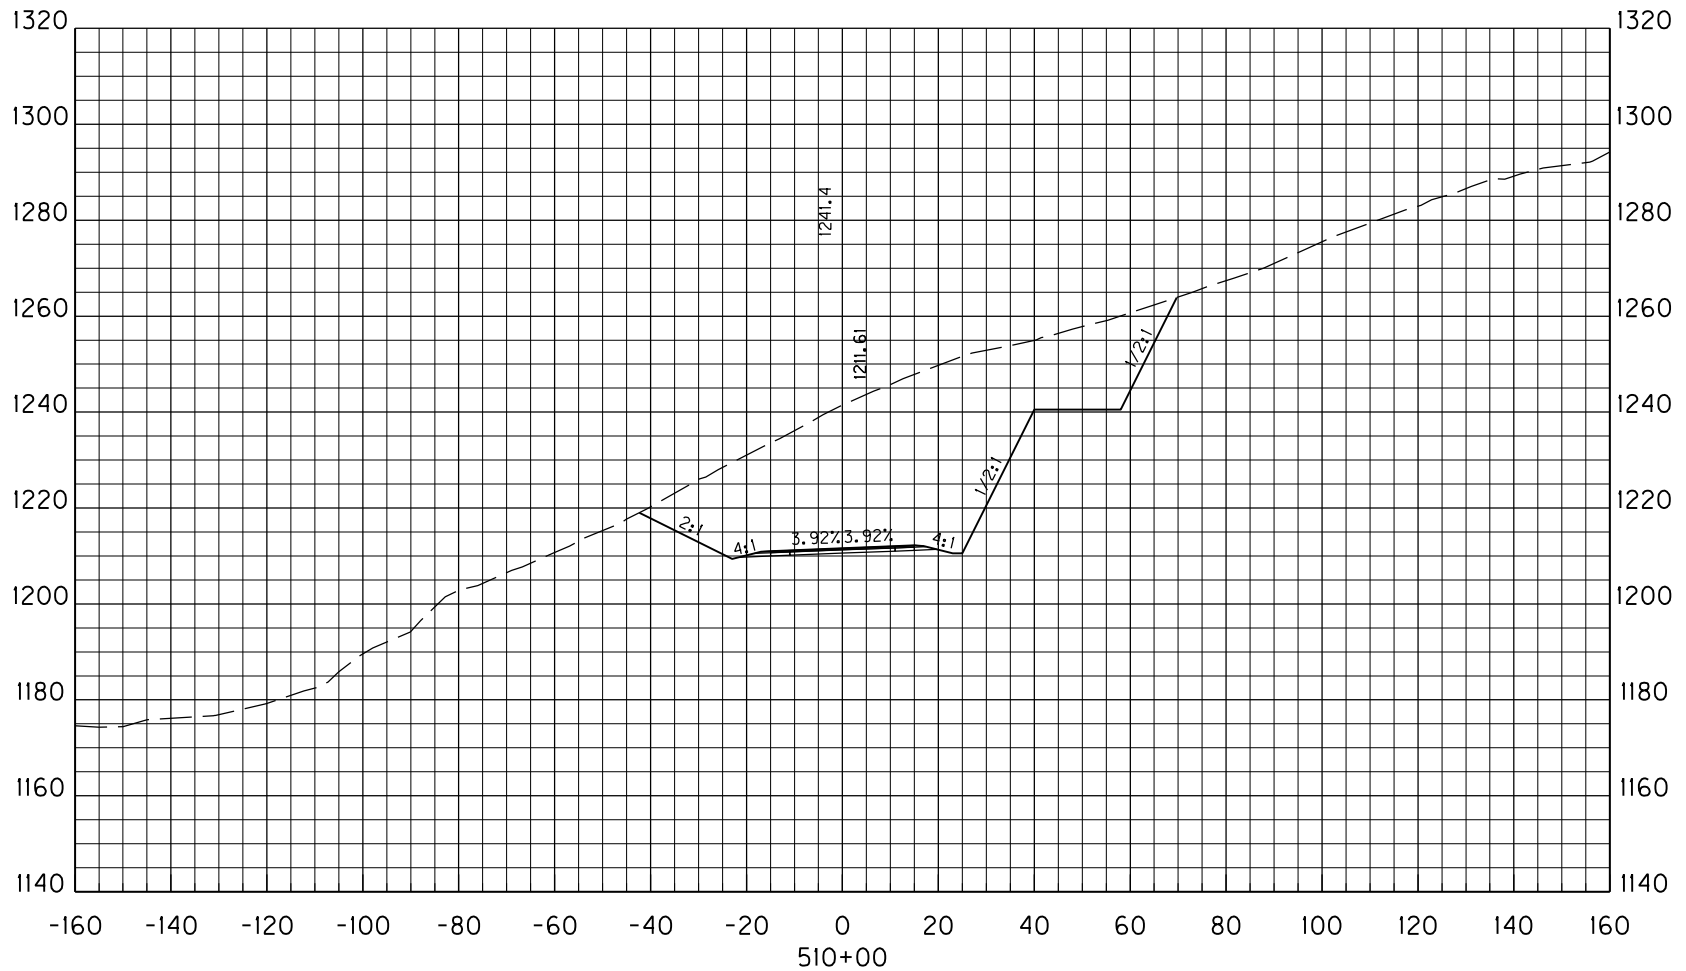

STA. 510+00 TO STA. 510+00

**WENDELL H. FORD AIRPORT
ACCESS ROAD
PERRY COUNTY, KENTUCKY
ALTERNATIVE 5 CROSS SECTIONS**