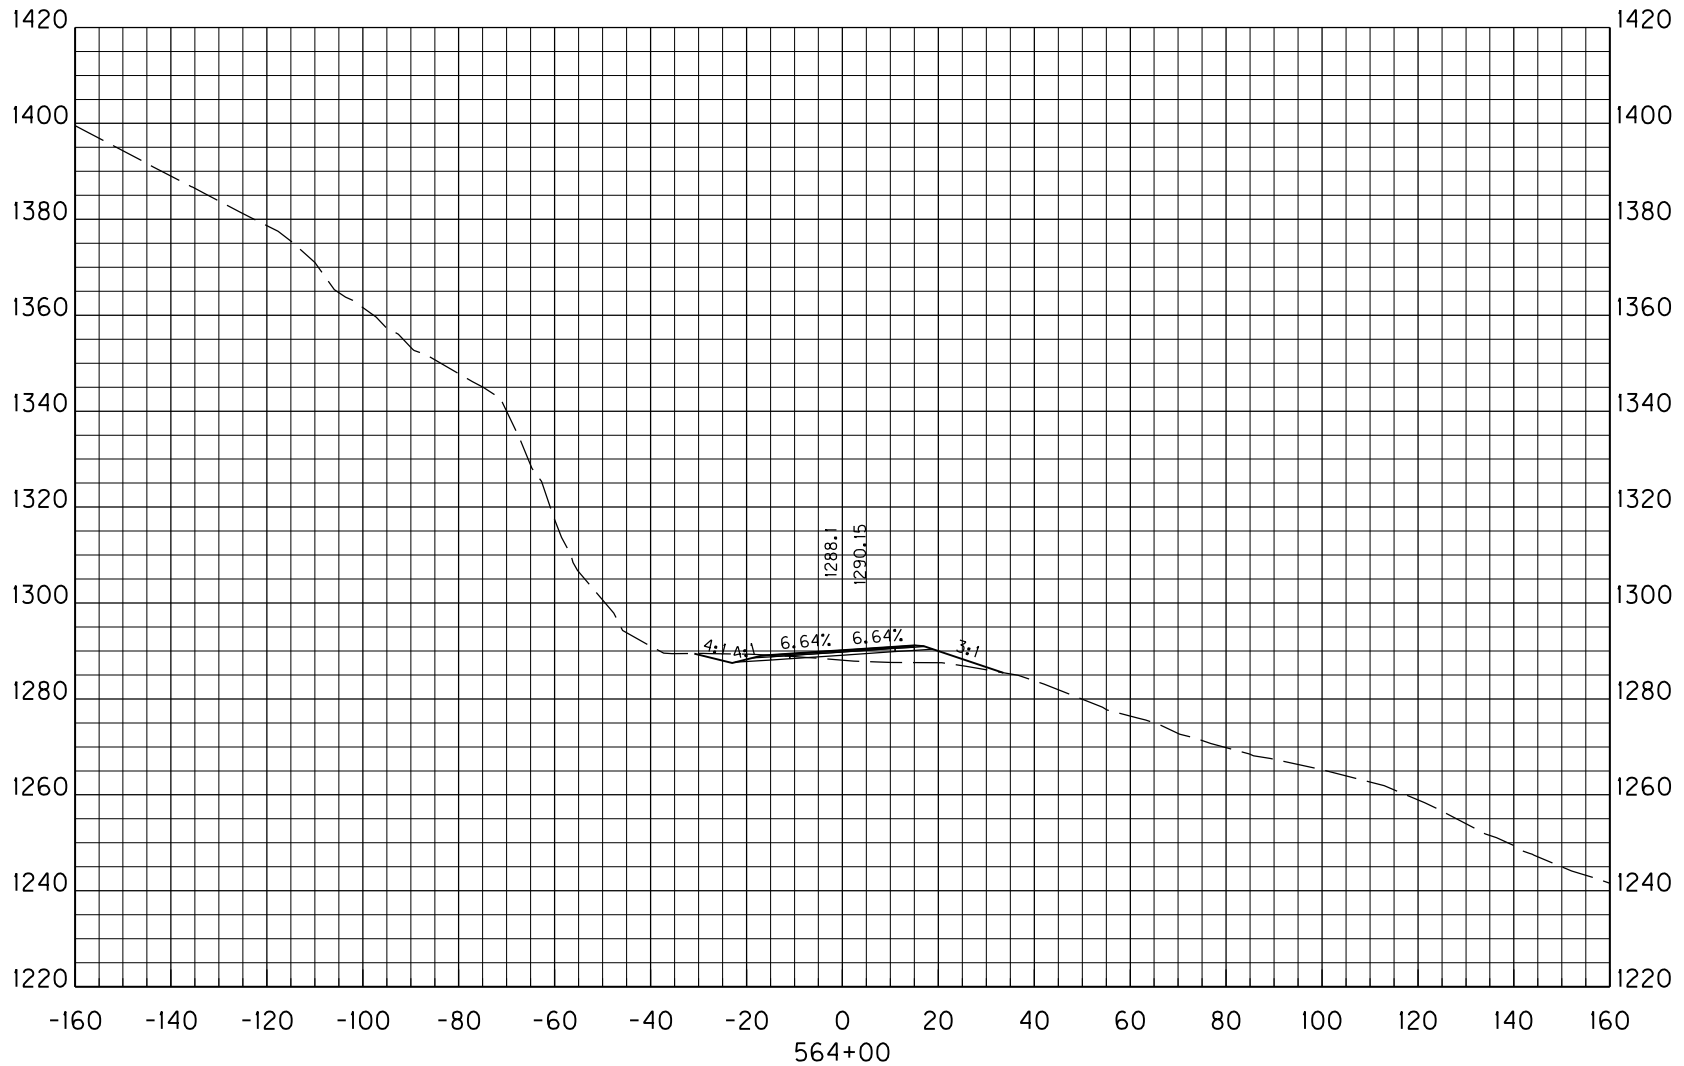

STA. 564+00 TO STA. 564+00

WENDELL H. FORD AIRPORT
ACCESS ROAD
PERRY COUNTY, KENTUCKY
ALTERNATIVE 5 CROSS SECTIONS