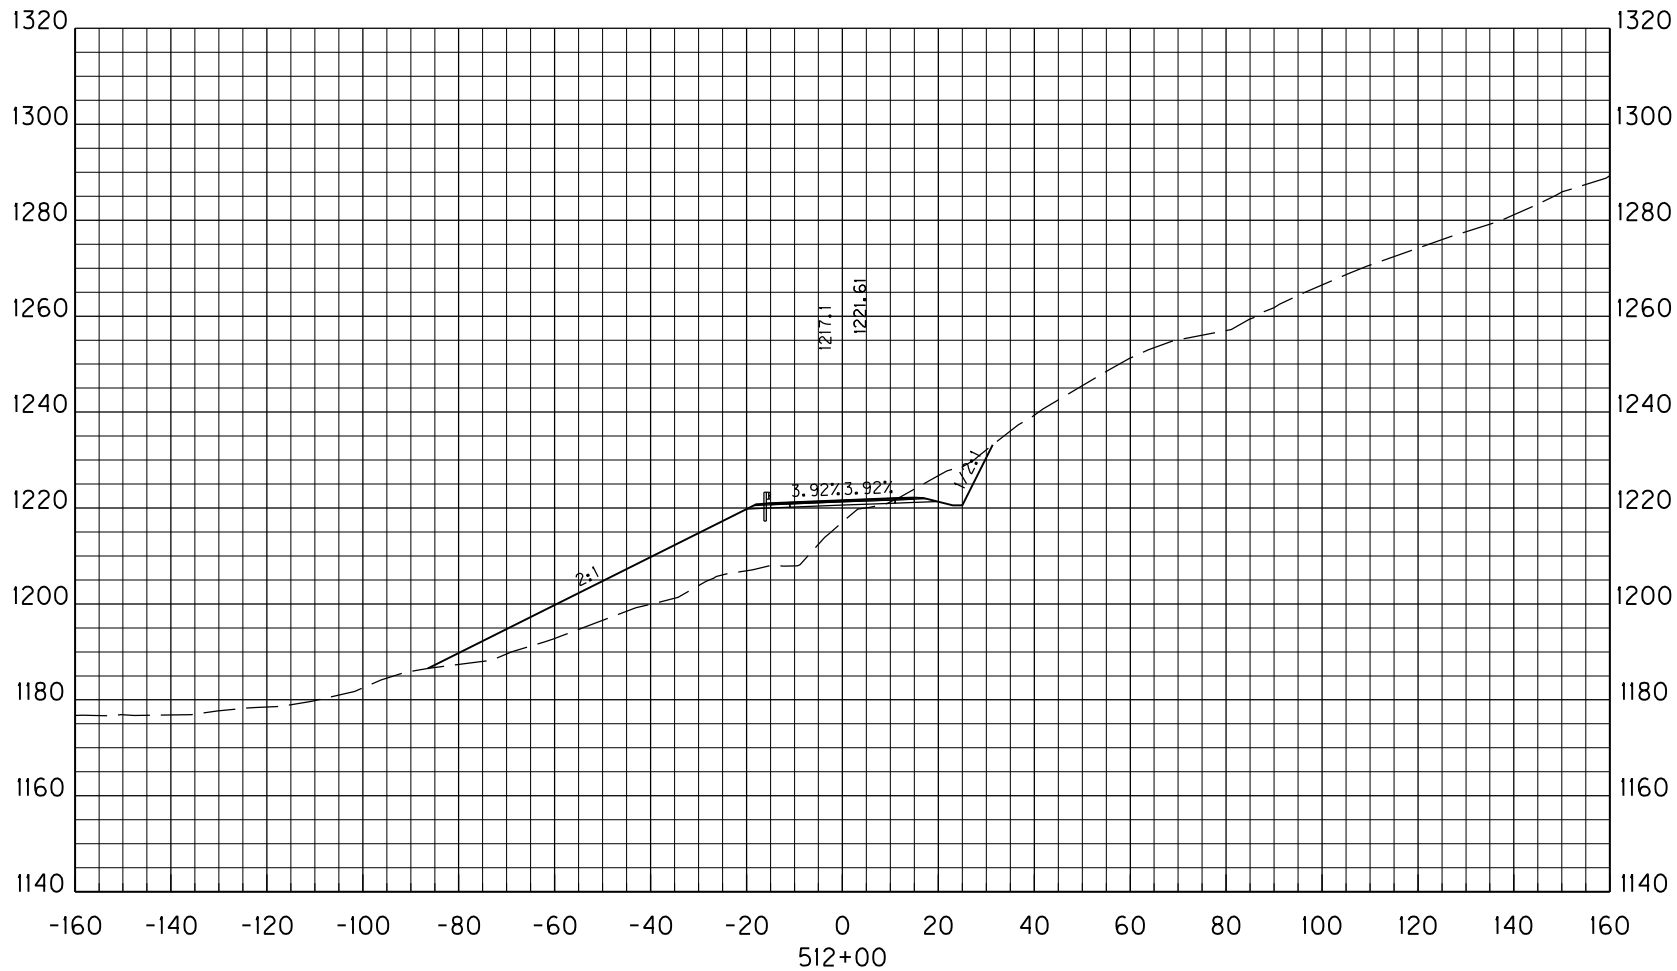

STA. 512+00 TO STA. 512+00

**WENDELL H. FORD AIRPORT
ACCESS ROAD
PERRY COUNTY, KENTUCKY
ALTERNATIVE 5 CROSS SECTIONS**