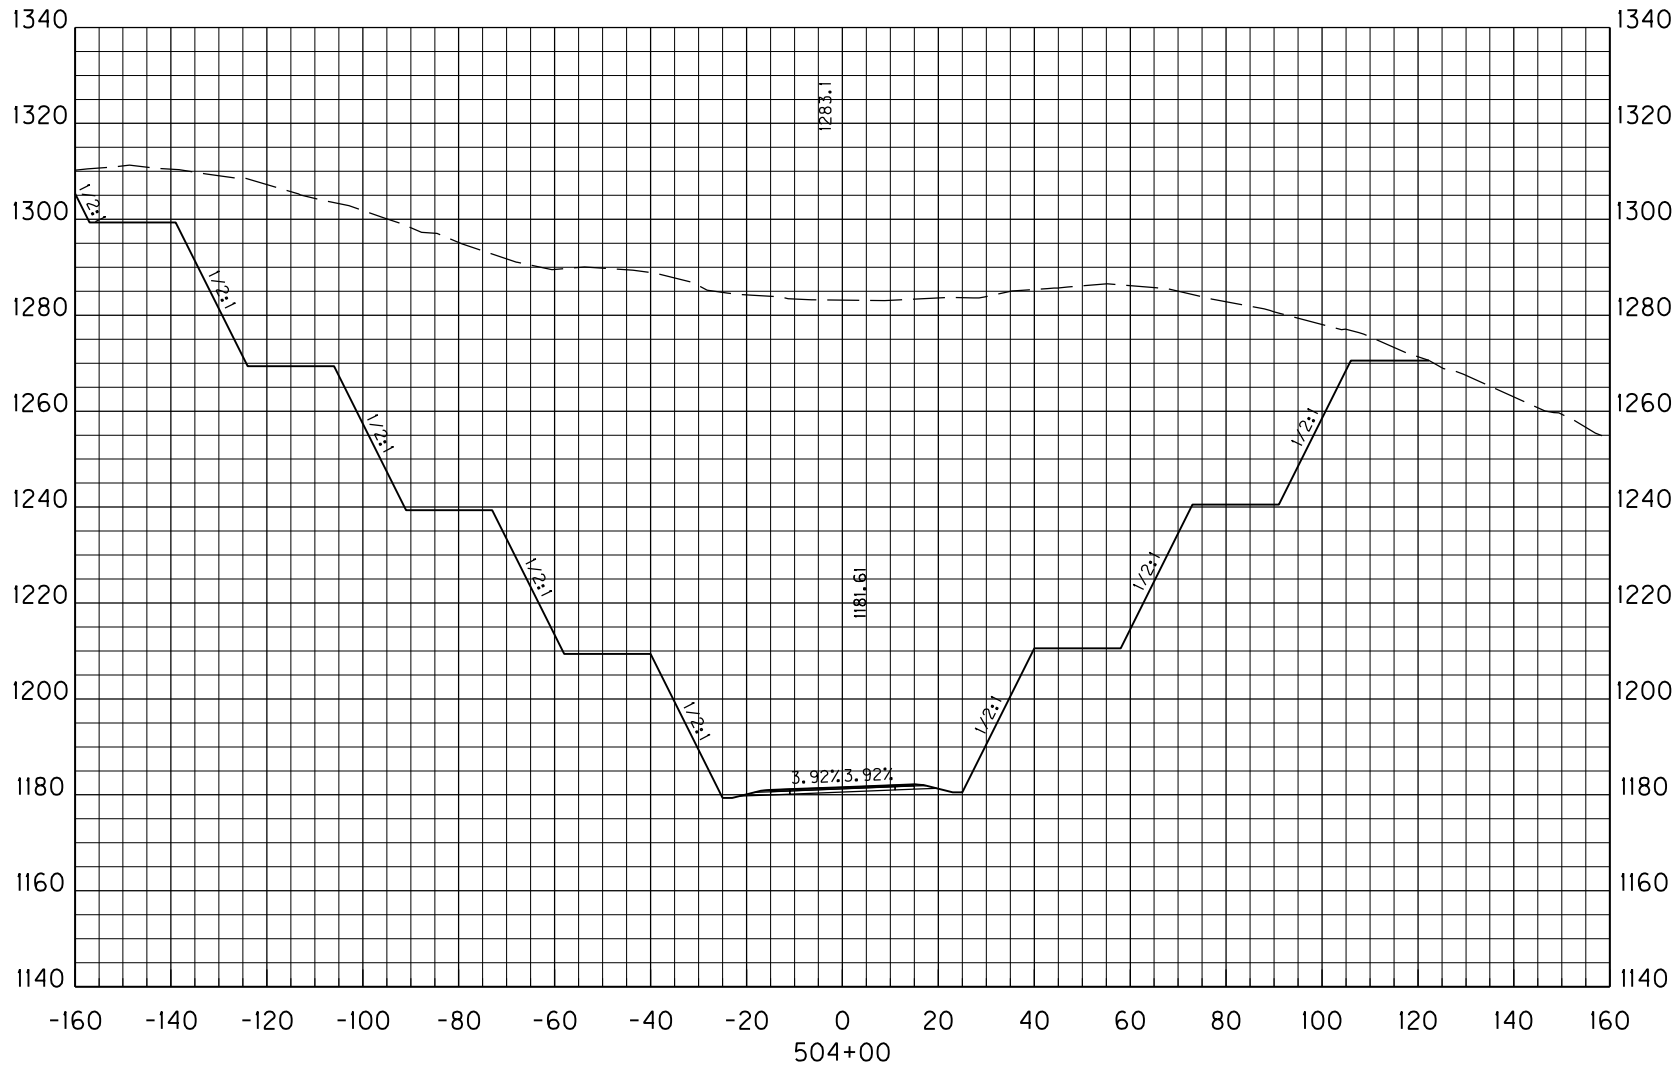

STA. 504+00 TO STA. 504+00

**WENDELL H. FORD AIRPORT
ACCESS ROAD
PERRY COUNTY, KENTUCKY
ALTERNATIVE 5 CROSS SECTIONS**