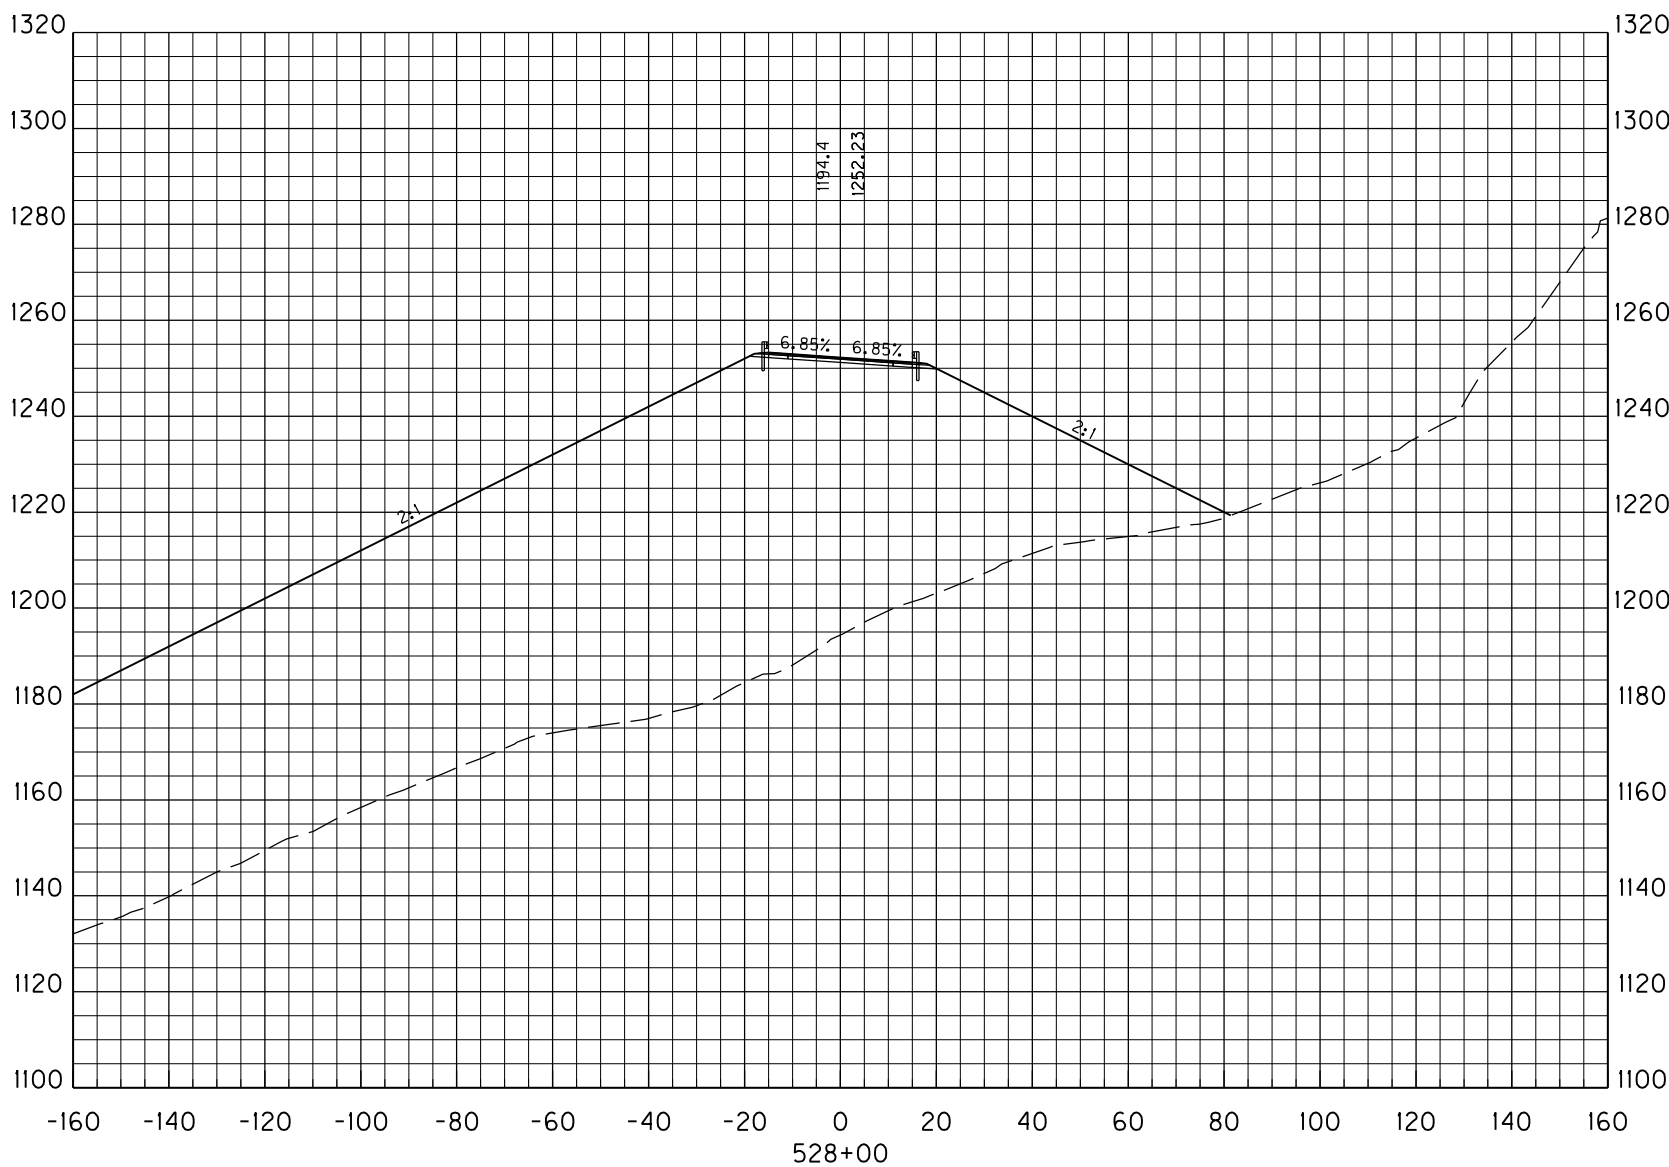

STA. 528+00 TO STA. 528+00

**WENDELL H. FORD AIRPORT
ACCESS ROAD
PERRY COUNTY, KENTUCKY
ALTERNATIVE 5 CROSS SECTIONS**