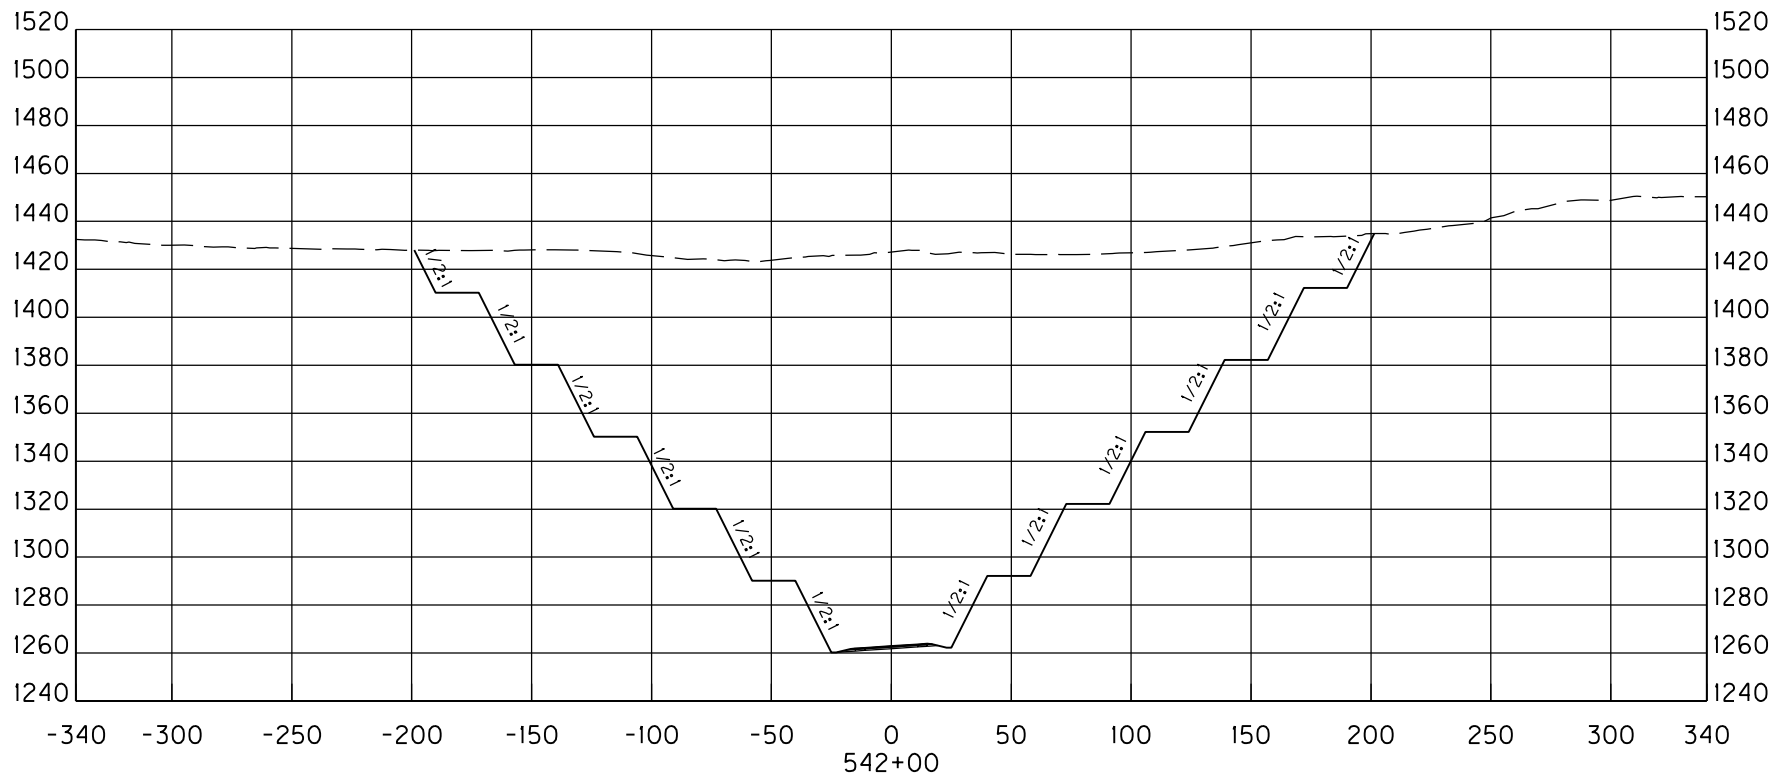

STA.542+00 TO STA.542+00

**WENDELL H. FORD AIRPORT
ACCESS ROAD
PERRY COUNTY, KENTUCKY
ALTERNATIVE 5 CROSS SECTIONS**