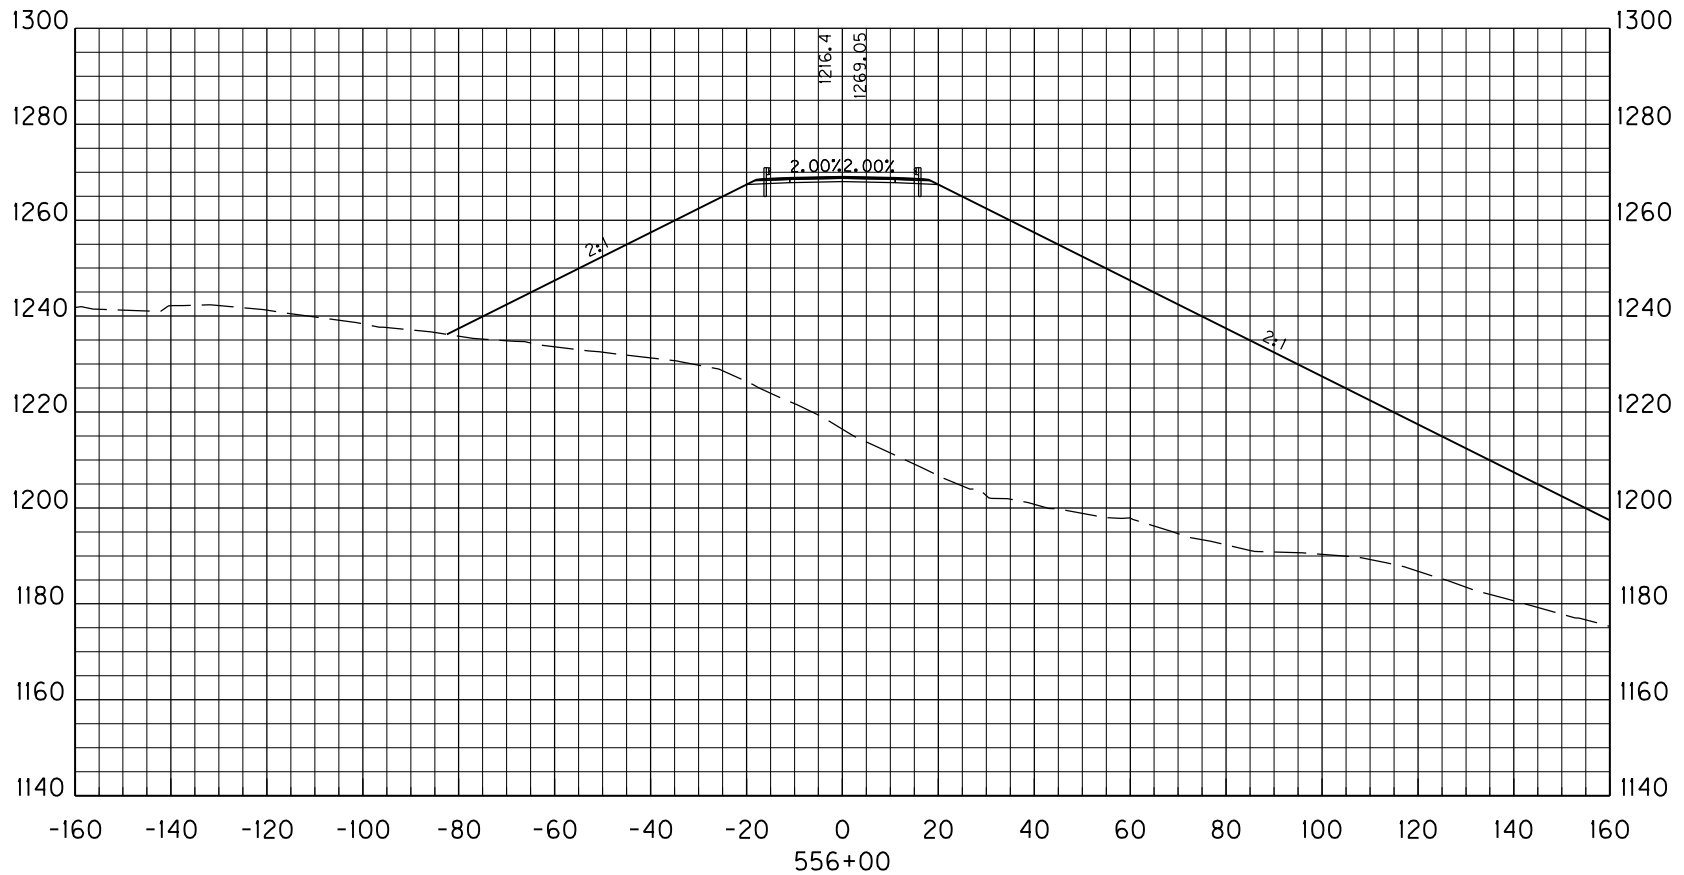

STA. 556+00 TO STA. 556+00

**WENDELL H. FORD AIRPORT
ACCESS ROAD
PERRY COUNTY, KENTUCKY
ALTERNATIVE 5 CROSS SECTIONS**