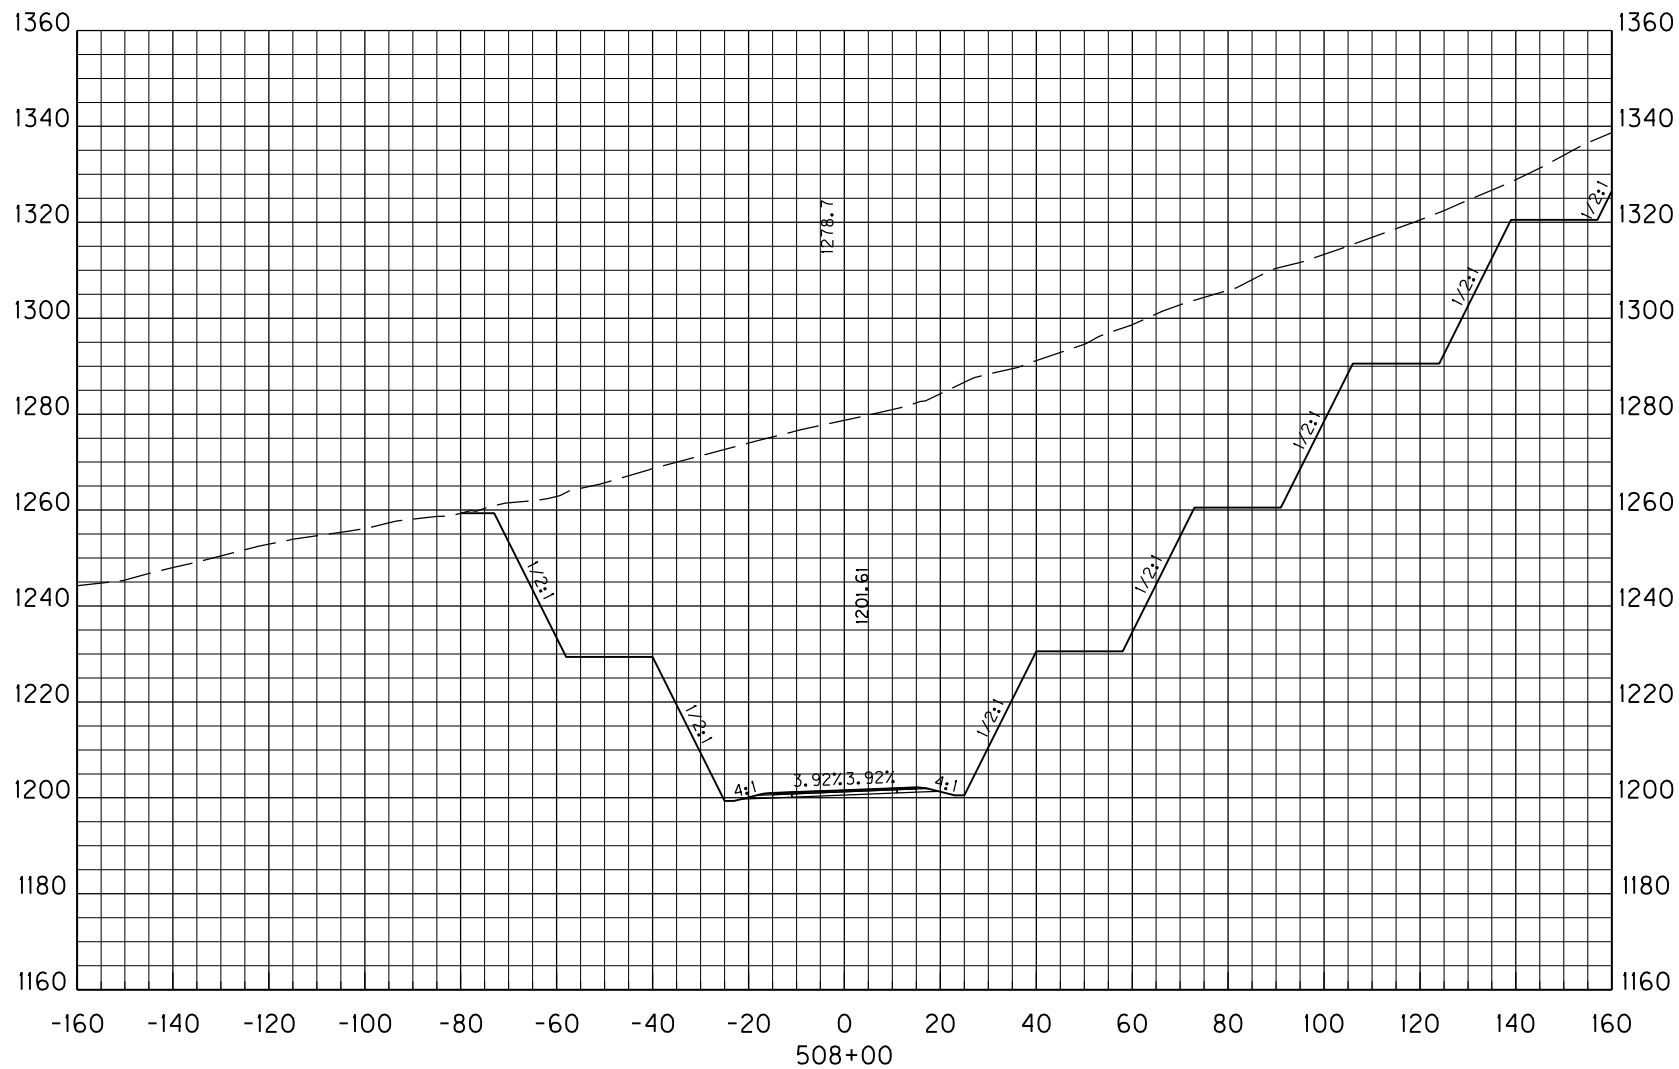

MicroStation v8.11.9.536 E-SHEET NAME: USER: Jody-b DATE PLOTTED: August 16, 2018 FILE NAME: C:\PW\WORKDIR\JODY-B\DM558856\CORRIDOR5.DGN

STA. 508+00 TO STA. 508+00

**WENDELL H. FORD AIRPORT
ACCESS ROAD
PERRY COUNTY, KENTUCKY
ALTERNATIVE 5 CROSS SECTIONS**