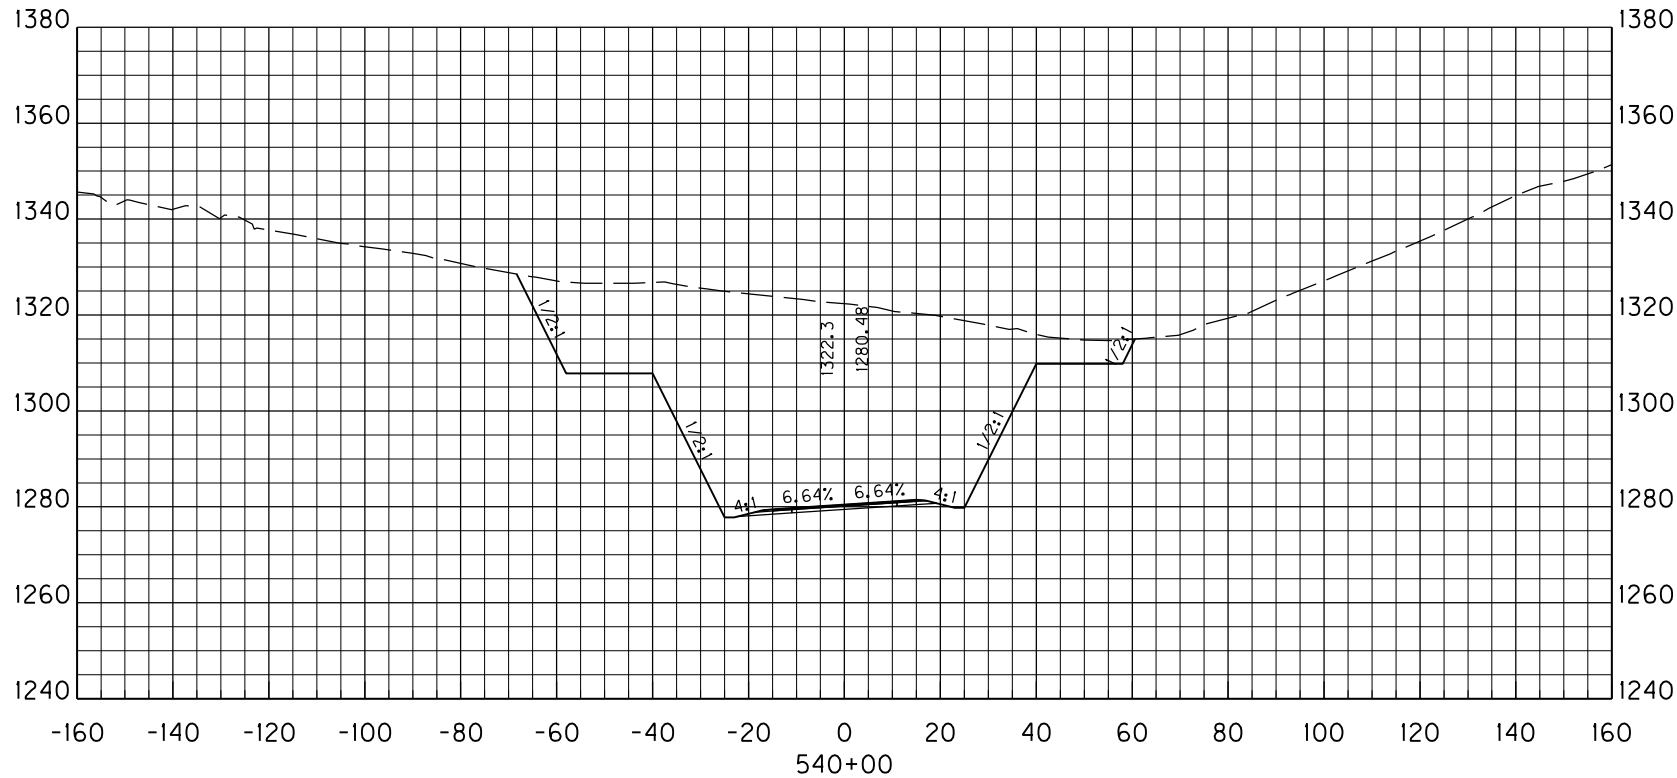

STA. 540+00 TO STA. 540+00

**WENDELL H. FORD AIRPORT
ACCESS ROAD
PERRY COUNTY, KENTUCKY
ALTERNATIVE 5 CROSS SECTIONS**