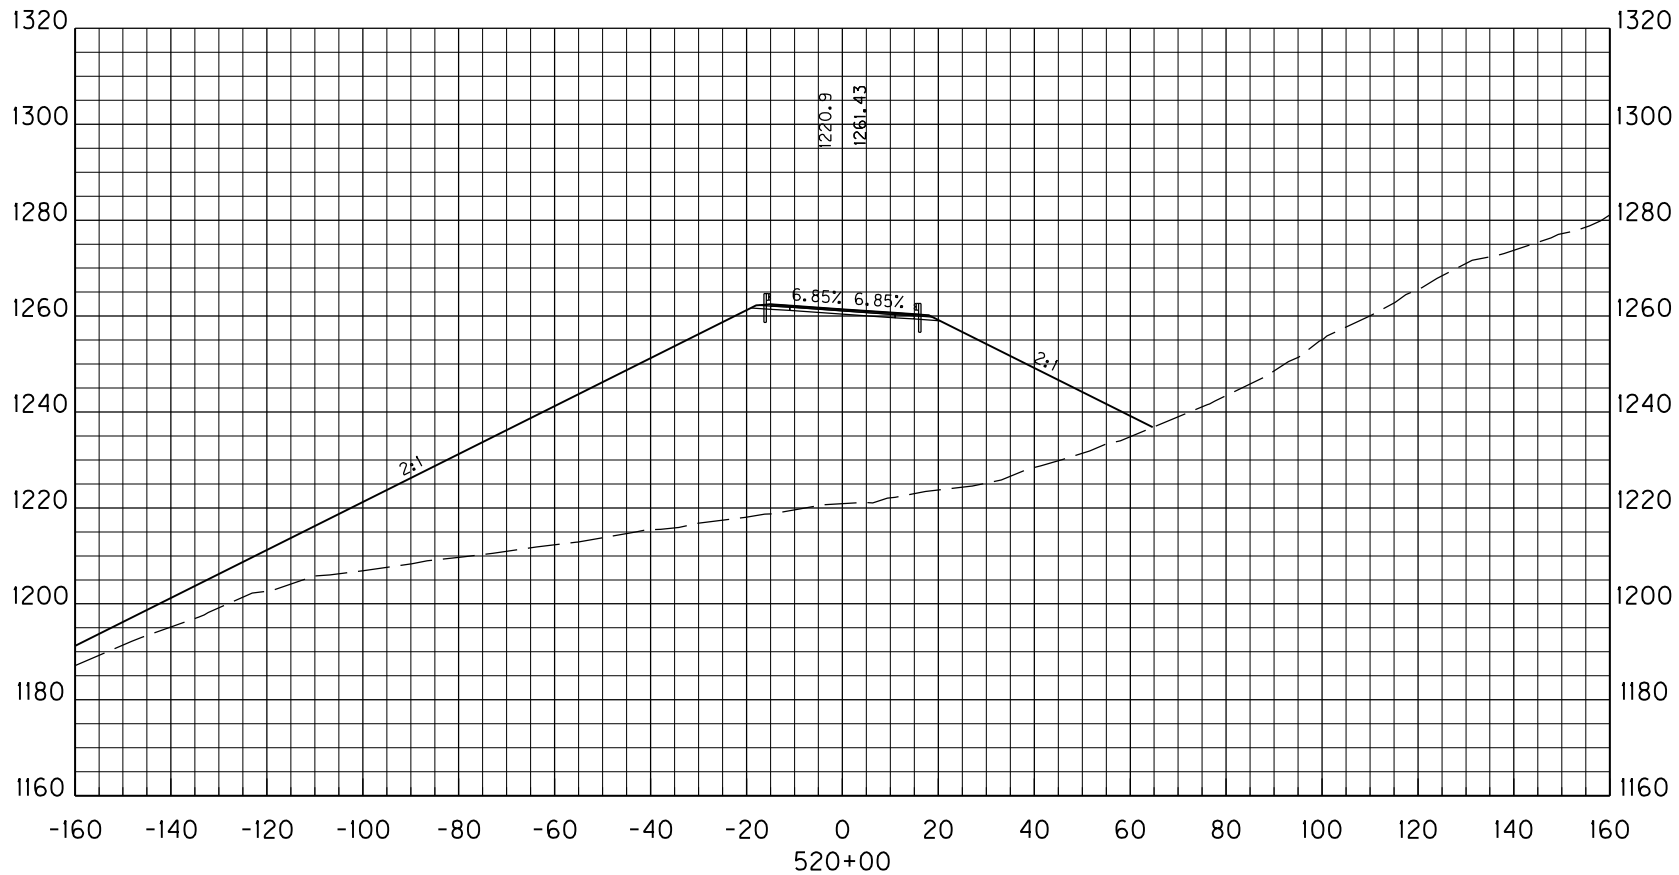

STA. 520+00 TO STA. 520+00

**WENDELL H. FORD AIRPORT
ACCESS ROAD
PERRY COUNTY, KENTUCKY
ALTERNATIVE 5 CROSS SECTIONS**