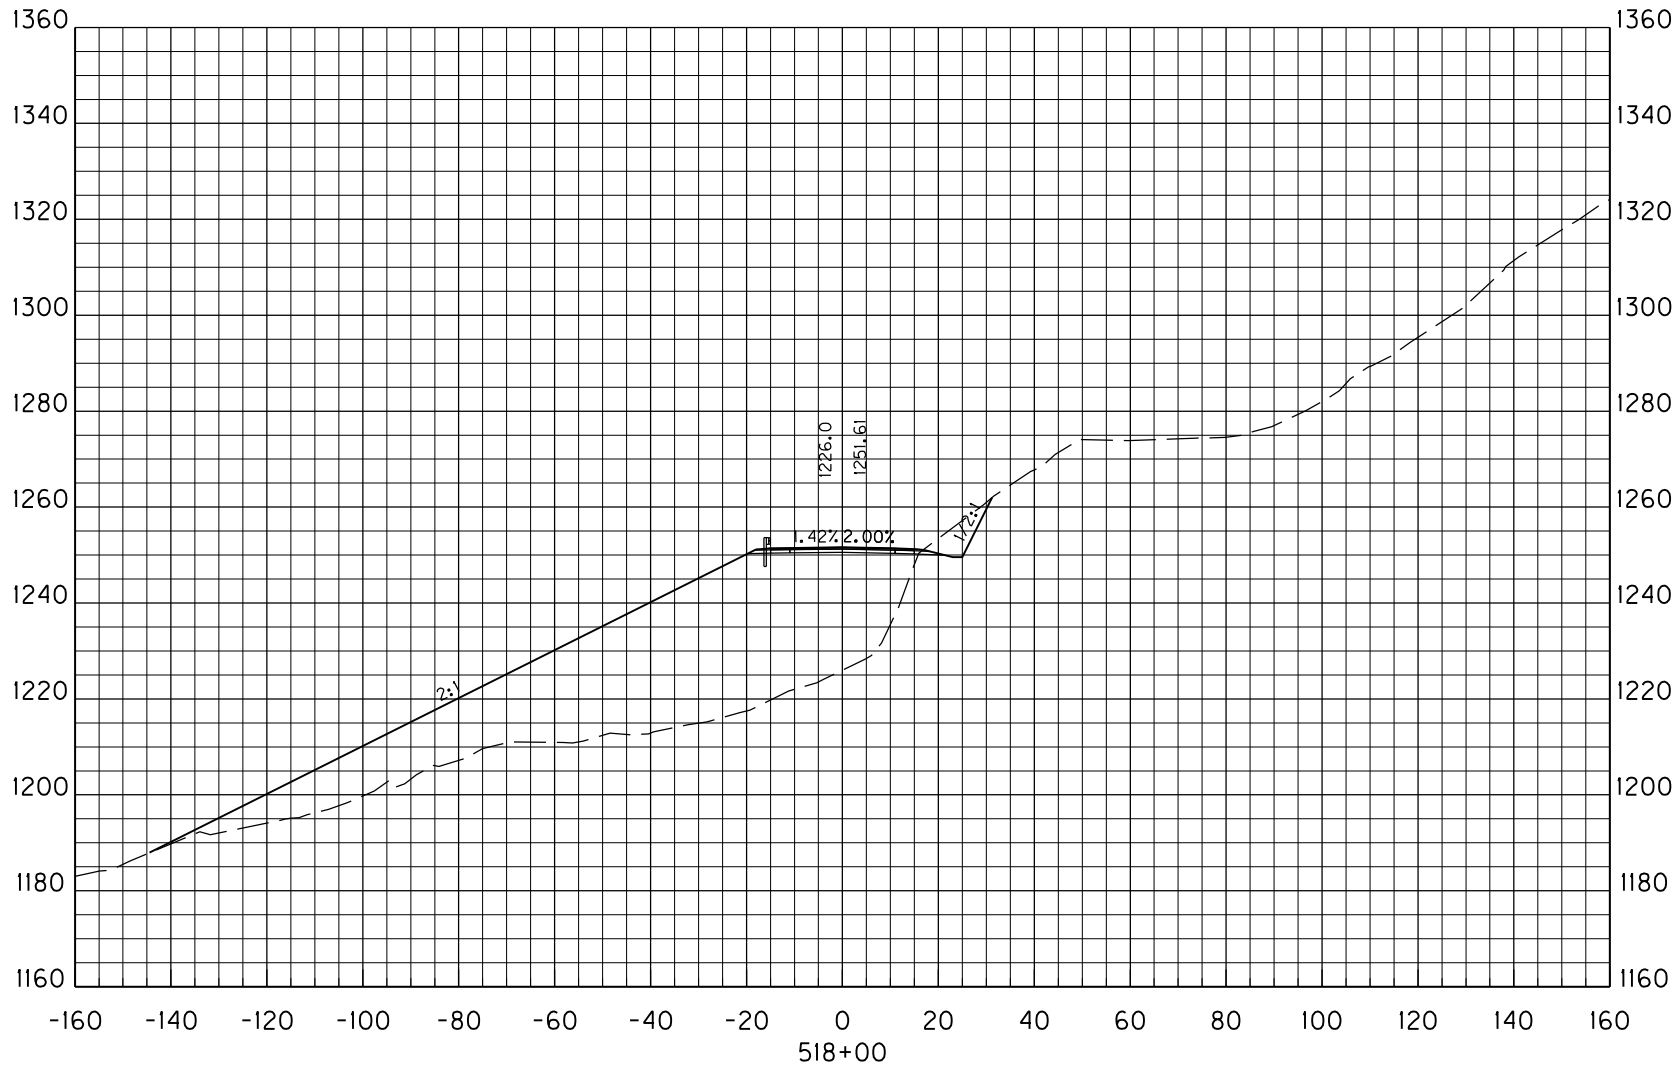

STA. 518+00 TO STA. 518+00

**WENDELL H. FORD AIRPORT
ACCESS ROAD
PERRY COUNTY, KENTUCKY
ALTERNATIVE 5 CROSS SECTIONS**