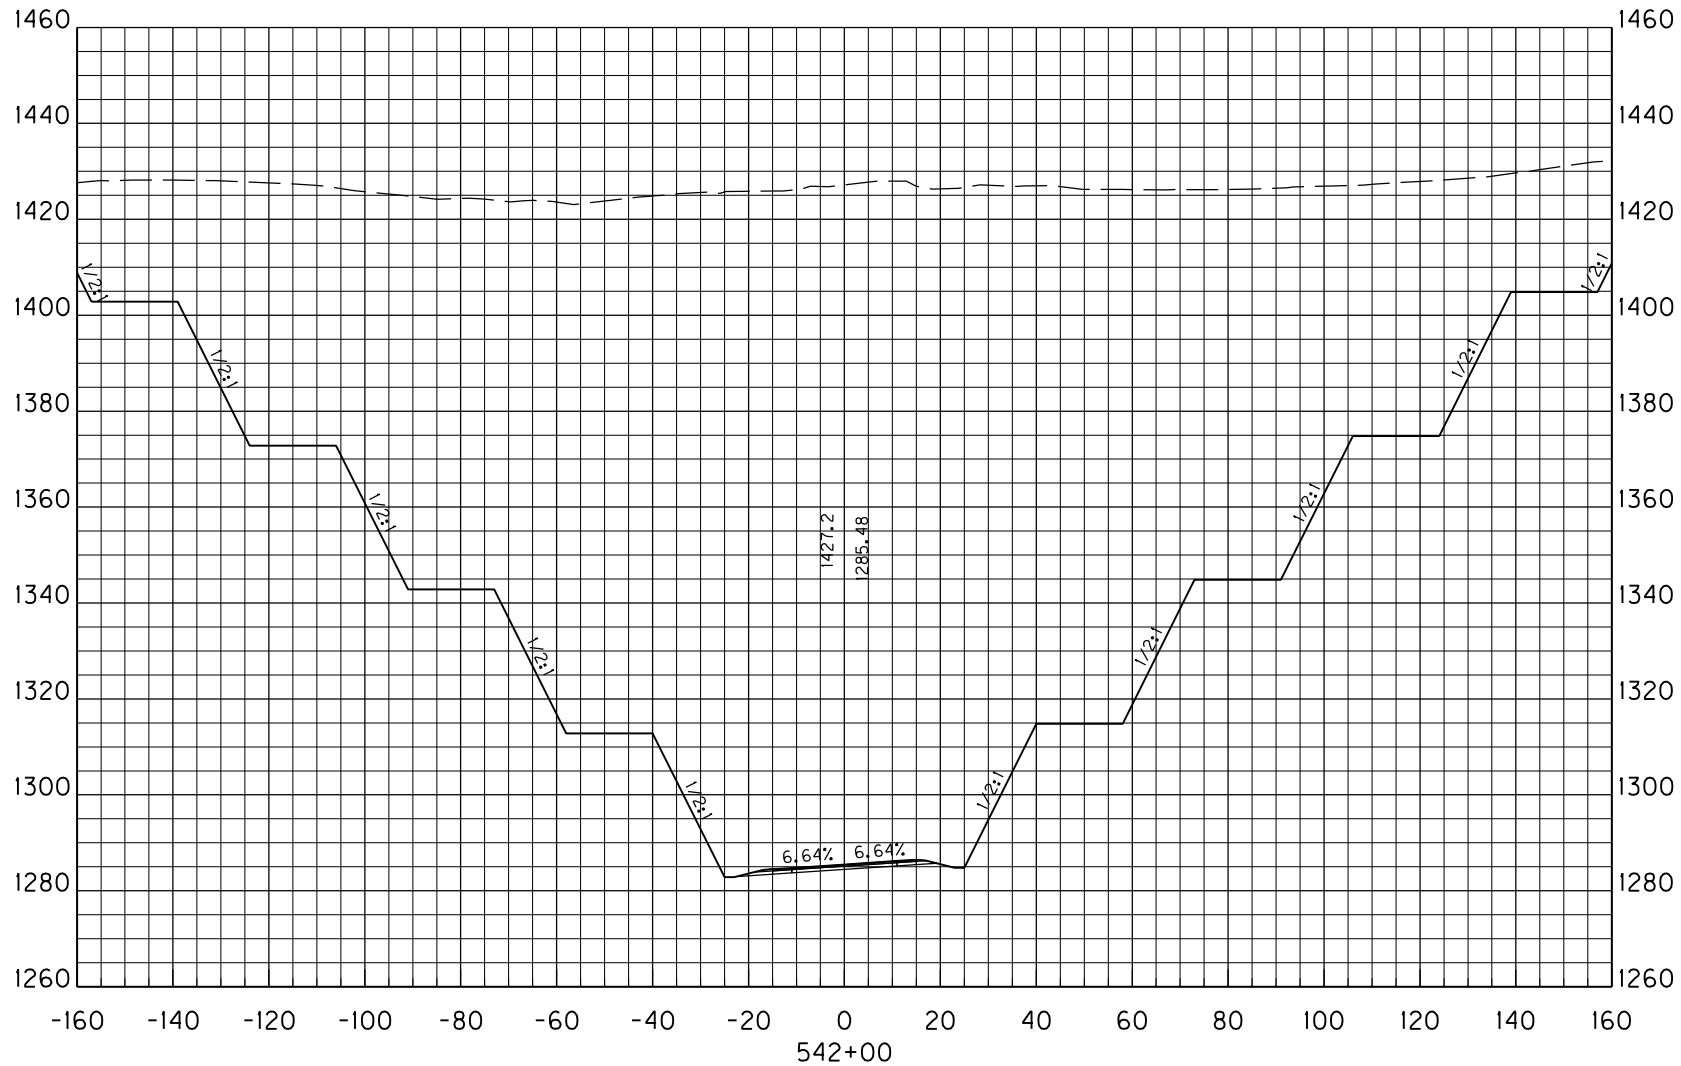

STA. 542+00 TO STA. 542+00

WENDELL H. FORD AIRPORT
ACCESS ROAD
PERRY COUNTY, KENTUCKY
ALTERNATIVE 5 CROSS SECTIONS