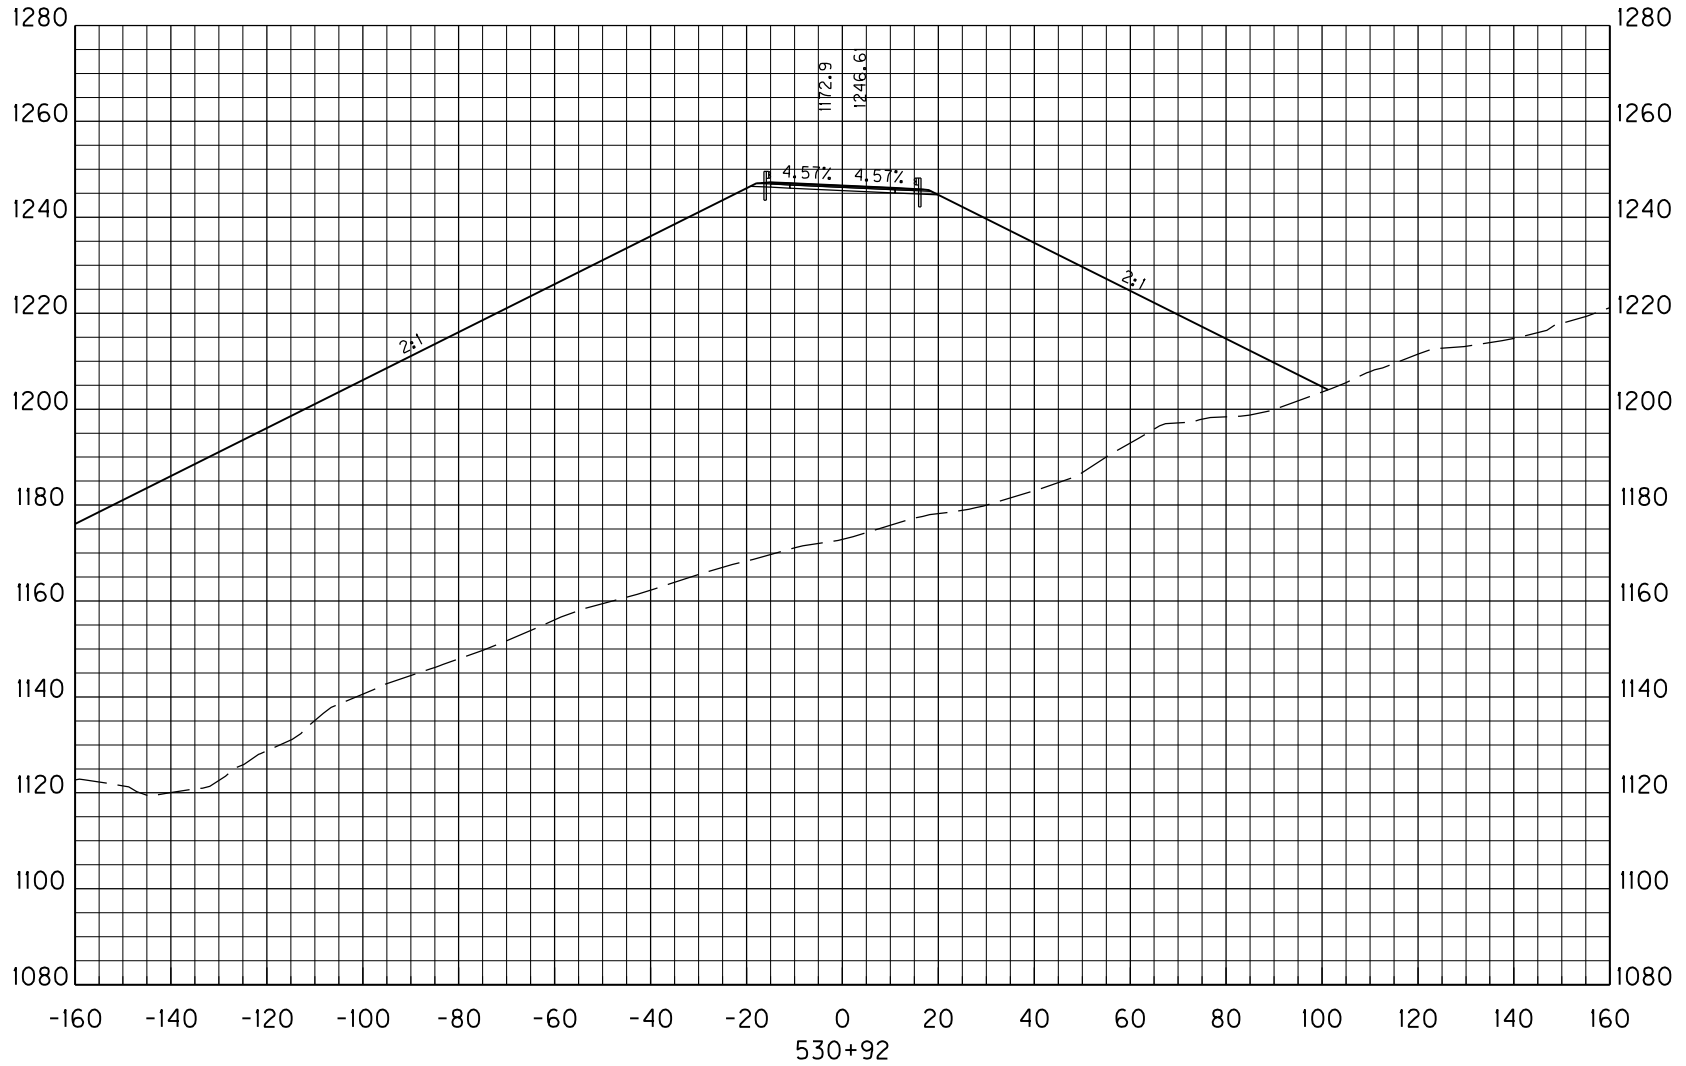

STA. 530+92 TO STA. 530+92

**WENDELL H. FORD AIRPORT
ACCESS ROAD
PERRY COUNTY, KENTUCKY
ALTERNATIVE 5 CROSS SECTIONS**