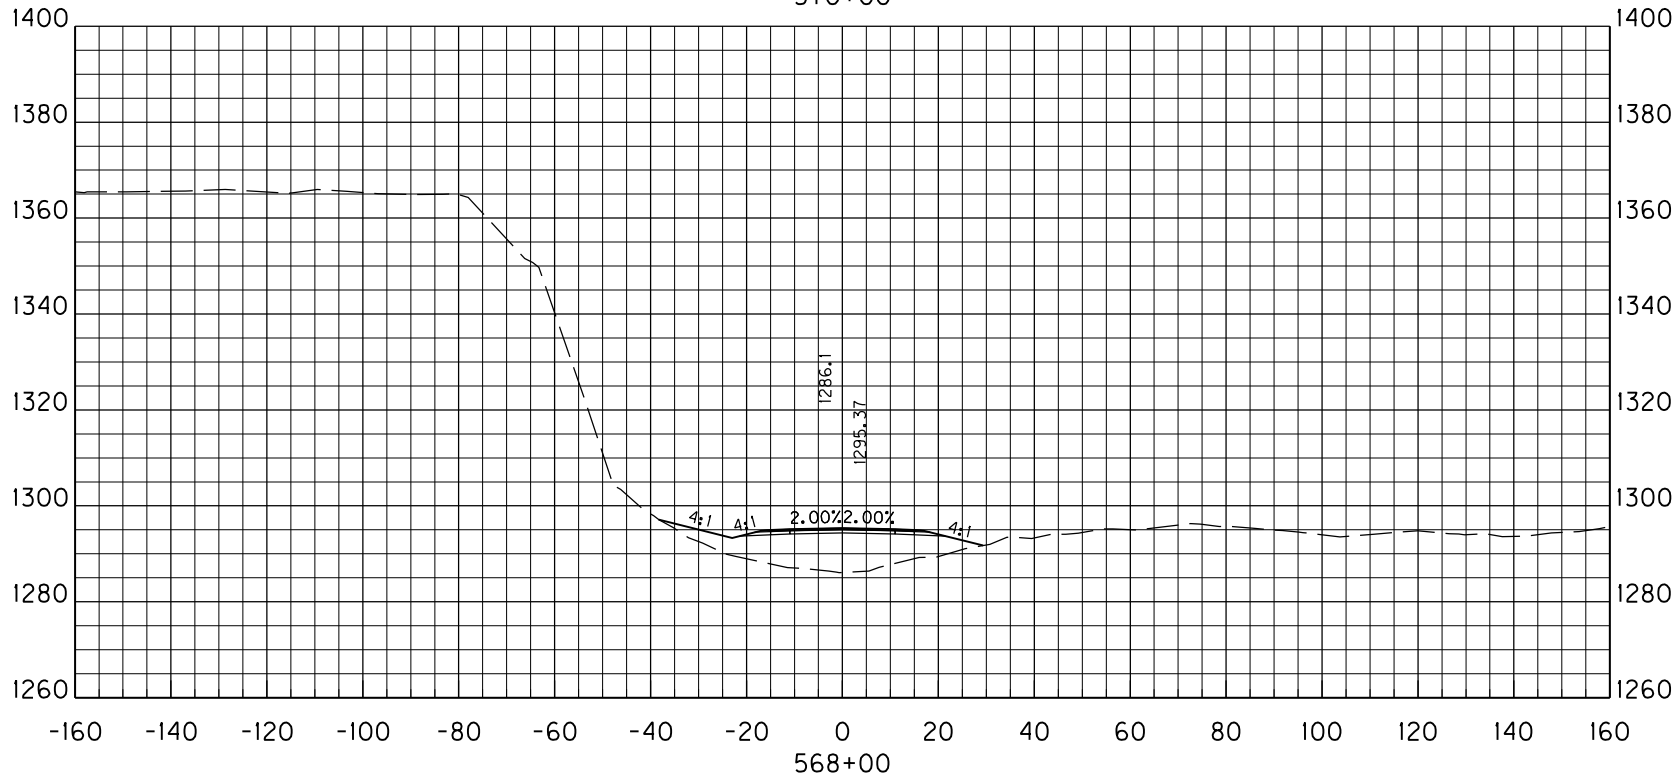

STA. 568+00 TO STA. 570+00

**WENDELL H. FORD AIRPORT
ACCESS ROAD
PERRY COUNTY, KENTUCKY
ALTERNATIVE 5 CROSS SECTIONS**