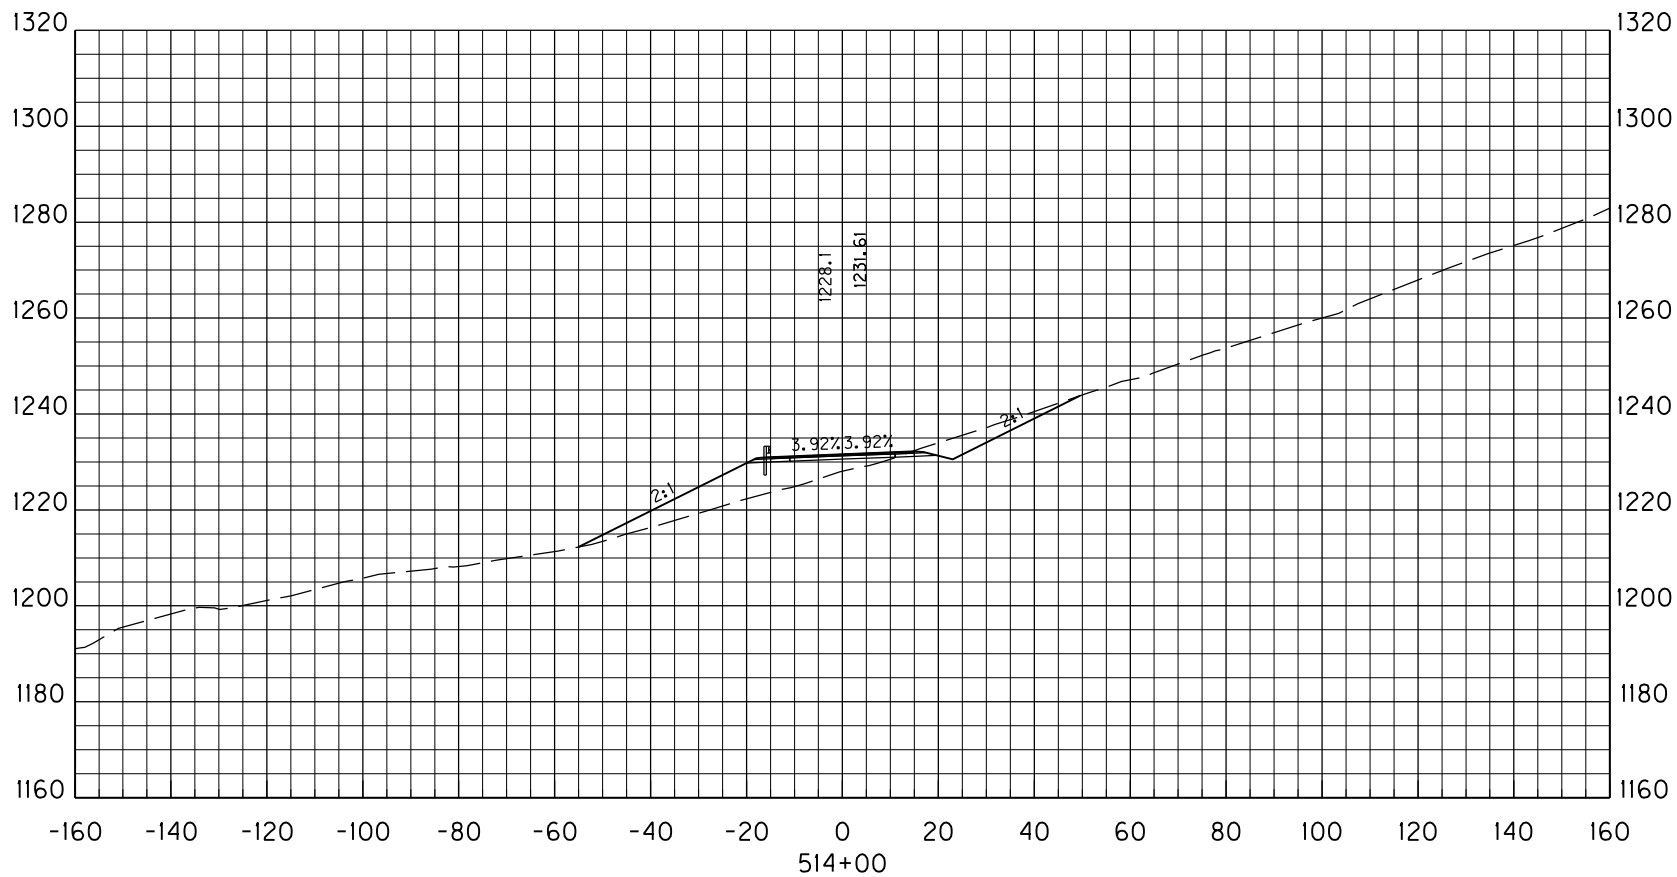

STA. 514+00 TO STA. 514+00

**WENDELL H. FORD AIRPORT
ACCESS ROAD
PERRY COUNTY, KENTUCKY
ALTERNATIVE 5 CROSS SECTIONS**