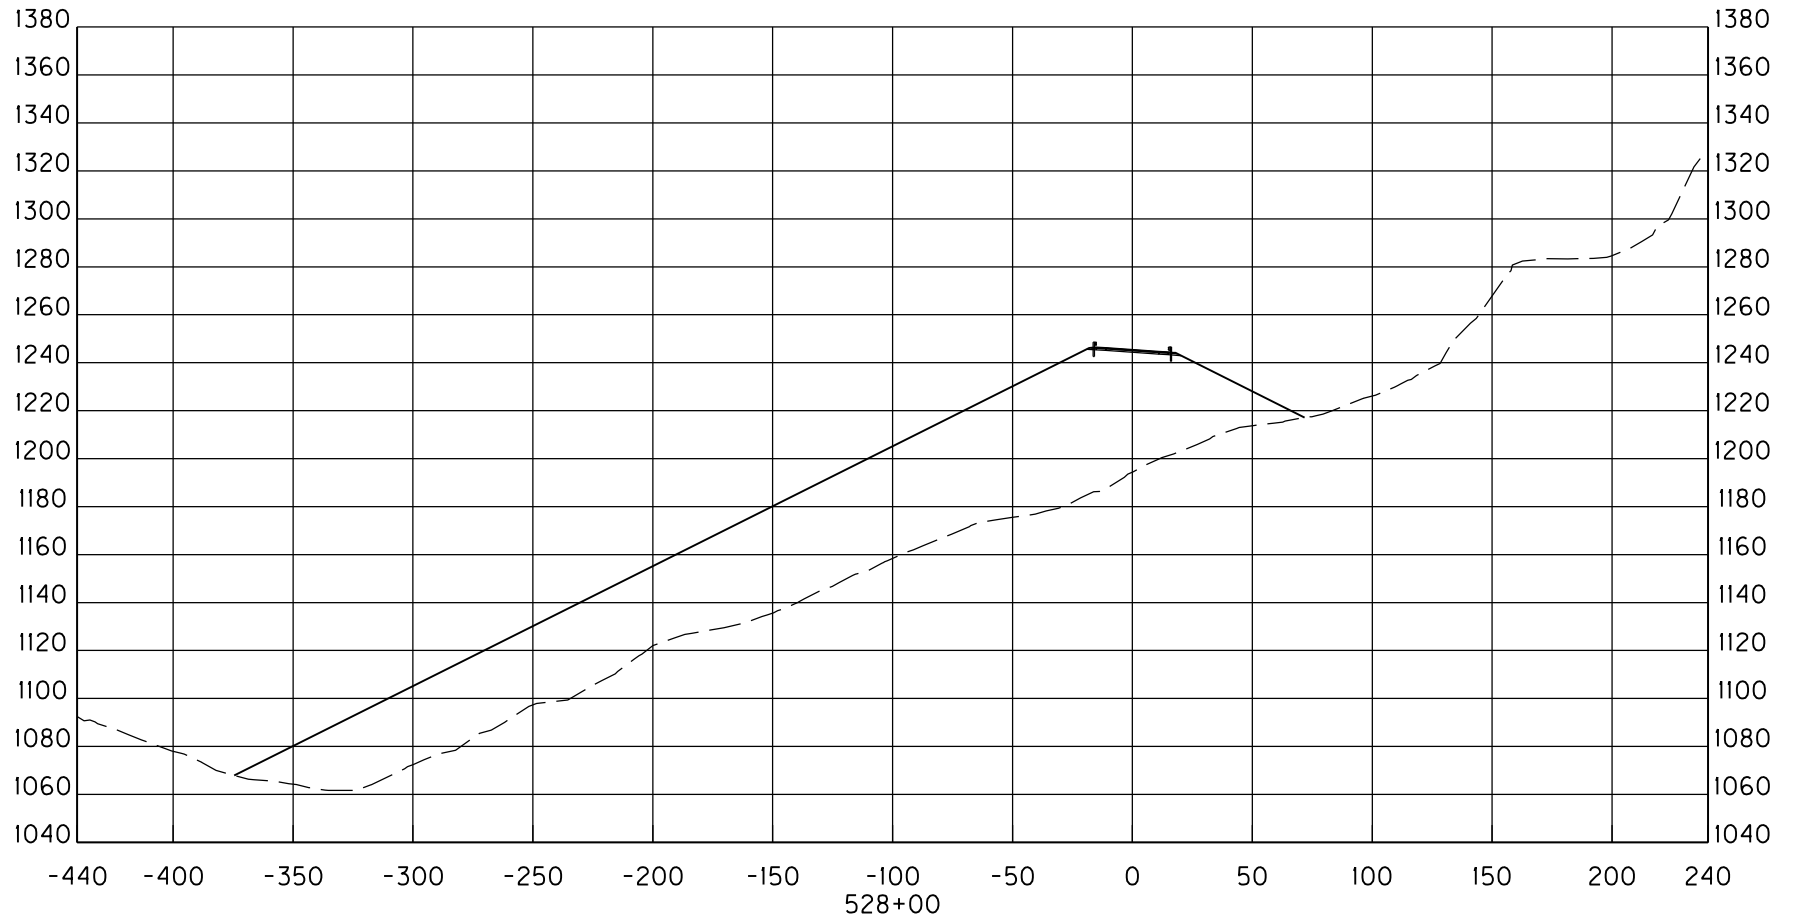

STA.528+00 TO STA.528+00

**WENDELL H. FORD AIRPORT
ACCESS ROAD
PERRY COUNTY, KENTUCKY
ALTERNATIVE 5 CROSS SECTIONS**