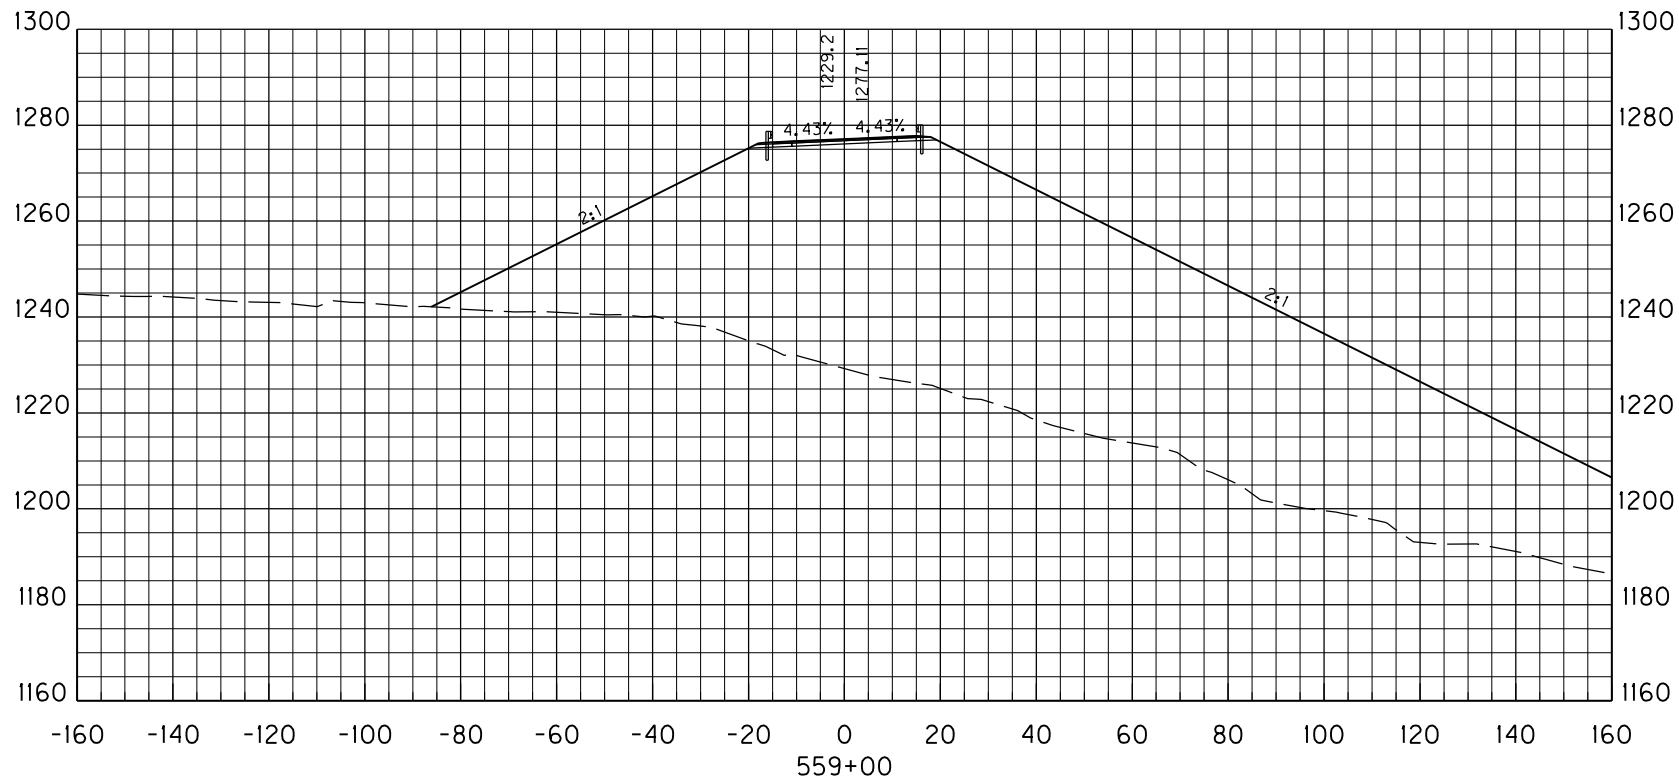

MicroStation v8.11.9.536 E-SHEET NAME: USER: Jody-b DATE PLOTTED: August 16, 2018 FILE NAME: C:\PW\WORKDIR\JODY-B\DM558856\CORRIDORS.DGN

STA. 559+00 TO STA. 559+00

**WENDELL H. FORD AIRPORT
ACCESS ROAD
PERRY COUNTY, KENTUCKY
ALTERNATIVE 5 CROSS SECTIONS**