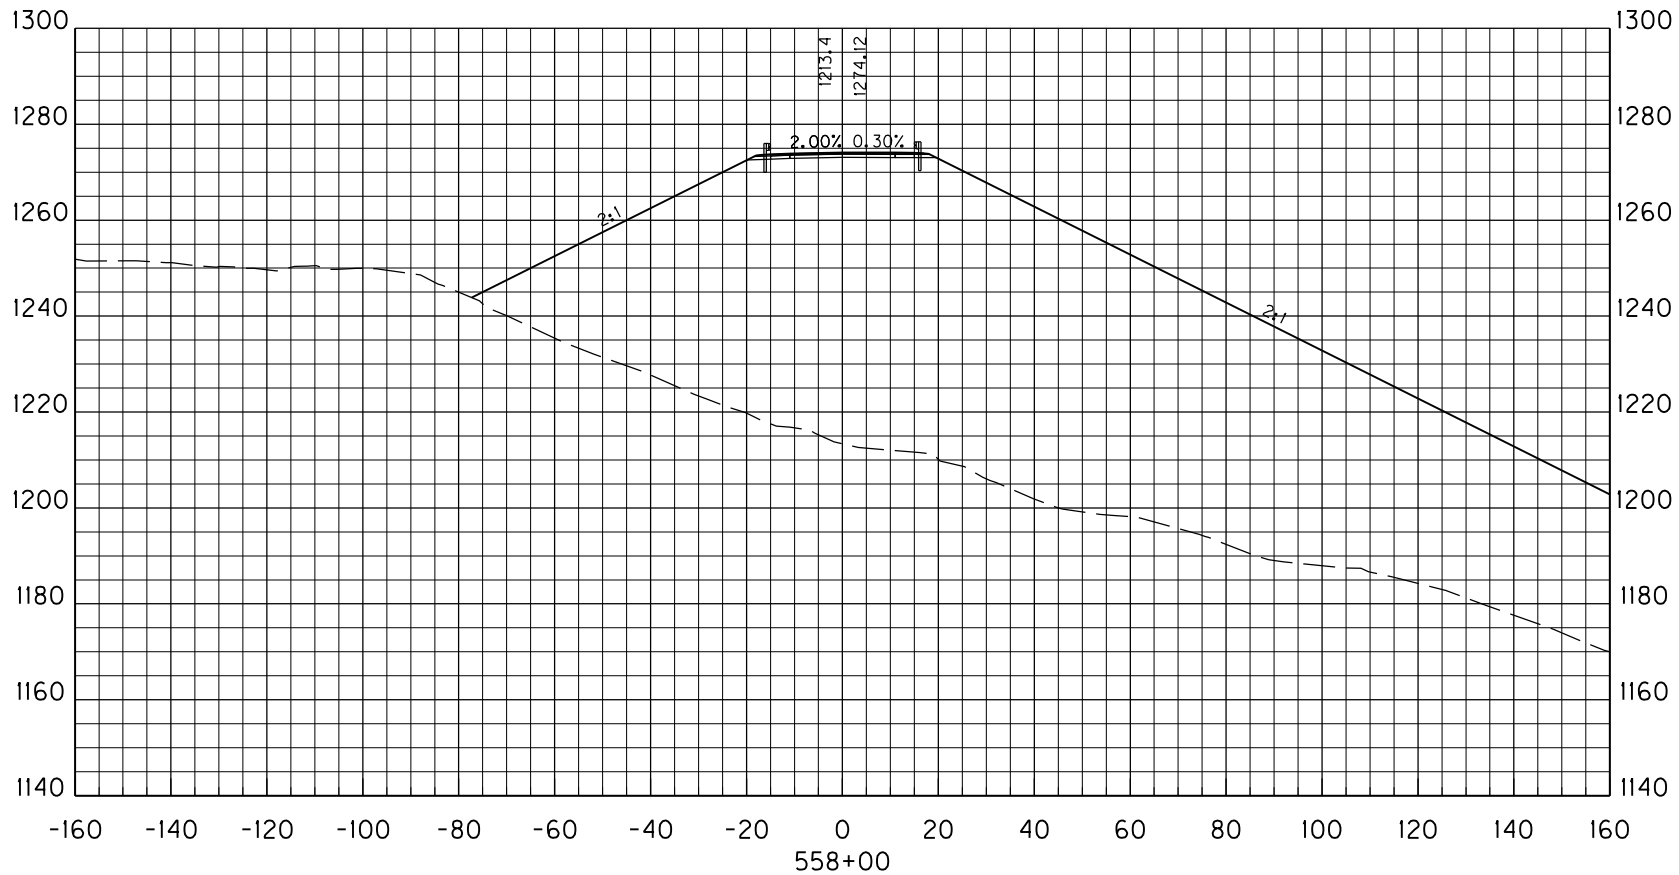

STA. 558+00 TO STA. 558+00

**WENDELL H. FORD AIRPORT
ACCESS ROAD
PERRY COUNTY, KENTUCKY
ALTERNATIVE 5 CROSS SECTIONS**